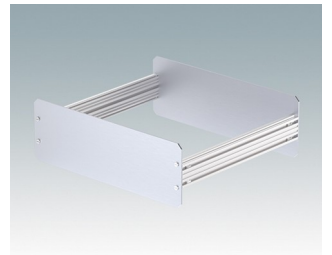

Versatile design ideal for customising

- Attractive and practical instrument enclosures with simple and fast assembly
- Easily customised to your exact specifications
- Ten standard sizes available in light grey and black
- Removable internal chassis
- PCB guide rails in the assembly extrusions
- Anodised aluminium front and rear panels included
- Front panels recessed to protect controls
- Four push-in non-slip rubber feet included.

Order your own fully customised version [learn more here >>](#)

Select Versions

M5501110
UNICASE 1
Aluminium
Light grey RAL 7035
185x180x65mm

M5501116
UNICASE 1
Aluminium
Traffic white RAL 9016
185x180x65mm

M5501119
UNICASE 1
Aluminium
Black RAL 9005
185x180x65mm

M5502110
UNICASE 2
Aluminium
Light grey RAL 7035
260x250x90mm

M5502116
UNICASE 2
Aluminium
Traffic white RAL 9016
260x250x90mm

M5502119
UNICASE 2
Aluminium
Black RAL 9005
260x250x90mm

M5503110
UNICASE 3
Aluminium
Light grey RAL 7035
350x250x110mm

M5503116
UNICASE 3
Aluminium
Traffic white RAL 9016
350x250x110mm

M5503119
UNICASE 3
Aluminium
Black RAL 9005
350x250x110mm

M5504110
UNICASE 4
Aluminium
Light grey RAL 7035
261x300x134.5mm