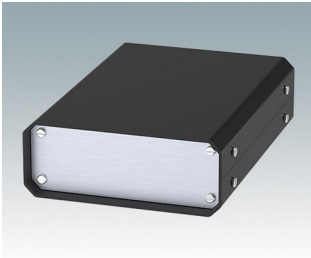

Versatile design ideal for customising

- Attractive and practical instrument enclosures with simple and fast assembly
- Easily customised to your exact specifications
- Ten standard sizes available in light grey and black
- Removable internal chassis
- PCB guide rails in the assembly extrusions
- Anodised aluminium front and rear panels included
- Front panels recessed to protect controls
- Four push-in non-slip rubber feet included.

M5505119
UNICASE 5
Aluminium
Black RAL 9005
367x300x134.5mm

M5506110
UNICASE 6
Aluminium
Light grey RAL 7035
474x300x134.5mm

M5506116
UNICASE 6
Aluminium
Traffic white RAL 9016
474x300x134.5mm

M5506119
UNICASE 6
Aluminium
Black RAL 9005
474x300x134.5mm

M5511110
UNICASE SL1
Aluminium
Light grey RAL 7035
130x180x50mm

M5511116
UNICASE SL1
Aluminium
Traffic white RAL 9016
130x180x50mm

M5511119
UNICASE SL1
Aluminium
Black RAL 9005
130x180x50mm

M5512110
UNICASE SL2
Aluminium
Light grey RAL 7035
185x250x50mm