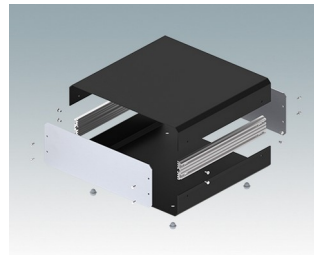

Versatile design ideal for customising

- Attractive and practical instrument enclosures with simple and fast assembly
- Easily customised to your exact specifications
- Ten standard sizes available in light grey and black
- Removable internal chassis
- PCB guide rails in the assembly extrusions
- Anodised aluminium front and rear panels included
- Front panels recessed to protect controls
- Four push-in non-slip rubber feet included.

Order your own fully customised version [learn more here >>](#)

Select Versions

M5501110
UNICASE 1
Aluminium
Light grey RAL 7035
185x180x65mm

M5501116
UNICASE 1
Aluminium
Traffic white RAL 9016
185x180x65mm

M5501119
UNICASE 1
Aluminium
Black RAL 9005
185x180x65mm

M5502110
UNICASE 2
Aluminium
Light grey RAL 7035
260x250x90mm

M5502116
UNICASE 2
Aluminium
Traffic white RAL 9016
260x250x90mm

M5502119
UNICASE 2
Aluminium
Black RAL 9005
260x250x90mm