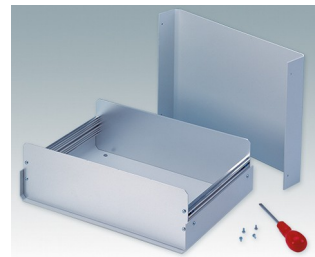

Versatile design ideal for customising

- Attractive and practical instrument enclosures with simple and fast assembly
- Easily customised to your exact specifications
- Ten standard sizes available in light grey and black
- Removable internal chassis
- PCB guide rails in the assembly extrusions
- Anodised aluminium front and rear panels included
- Front panels recessed to protect controls
- Four push-in non-slip rubber feet included.

Order your own fully customised version [learn more here >>](#)

Select Versions

M5501110
UNICASE 1
Aluminium
Light grey RAL 7035
185x180x65mm

M5501119
UNICASE 1
Aluminium
Black RAL 9005
185x180x65mm

M5502110
UNICASE 2
Aluminium
Light grey RAL 7035
260x250x90mm