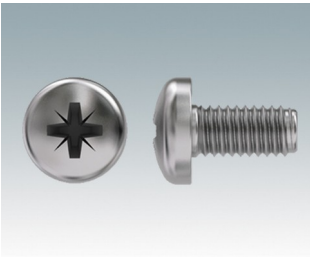

Versatile design ideal for customising

- Attractive and practical instrument enclosures with simple and fast assembly
- Easily customised to your exact specifications
- Ten standard sizes available in light grey and black
- Removable internal chassis
- PCB guide rails in the assembly extrusions
- Anodised aluminium front and rear panels included
- Front panels recessed to protect controls
- Four push-in non-slip rubber feet included.

M5514119
UNICASE SL4
Aluminium
Black RAL 9005
250x300x50mm

Accessory "screws"

M5600010
PCB/Panel Fixing Screws, M3
Steel
Zinc coated
6mm

Accessory

M5500001
Unicase Assembly Tool
PA 2200 (Polyamide)
White
44x13x27mm