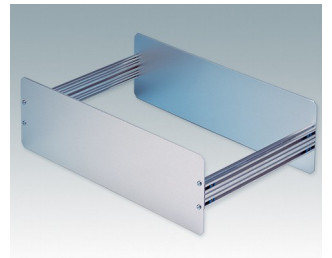

Versatile design ideal for customising

- Attractive and practical instrument enclosures with simple and fast assembly
- Easily customised to your exact specifications
- Ten standard sizes available in light grey and black
- Removable internal chassis
- PCB guide rails in the assembly extrusions
- Anodised aluminium front and rear panels included
- Front panels recessed to protect controls
- Four push-in non-slip rubber feet included.

Order your own fully customised version [learn more here >>](#)

Select Versions

M5501110
UNICASE 1
Aluminium
Light grey RAL 7035
185x180x65mm

M5501119
UNICASE 1
Aluminium
Black RAL 9005
185x180x65mm

M5502110
UNICASE 2
Aluminium
Light grey RAL 7035
260x250x90mm

M5502119
UNICASE 2
Aluminium
Black RAL 9005
260x250x90mm

M5503110
UNICASE 3
Aluminium
Light grey RAL 7035
350x250x110mm

M5503119
UNICASE 3
Aluminium
Black RAL 9005
350x250x110mm

M5504110
UNICASE 4
Aluminium
Light grey RAL 7035
261x300x134.5mm