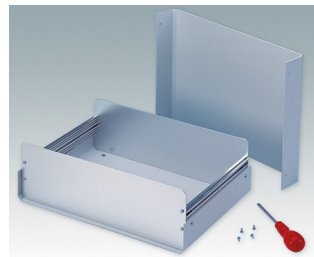

Versatile design ideal for customising

- Attractive and practical instrument enclosures with simple and fast assembly
- Easily customised to your exact specifications
- Ten standard sizes available in light grey and black
- Removable internal chassis
- PCB guide rails in the assembly extrusions
- Anodised aluminium front and rear panels included
- Front panels recessed to protect controls
- Four push-in non-slip rubber feet included.

Order your own fully customised version [learn more here >>](#)

Select Versions

M5501110
UNICASE 1
Aluminium
Light grey RAL 7035
185x180x65mm

M5501119
UNICASE 1
Aluminium
Black RAL 9005
185x180x65mm

M5502110
UNICASE 2
Aluminium
Light grey RAL 7035
260x250x90mm