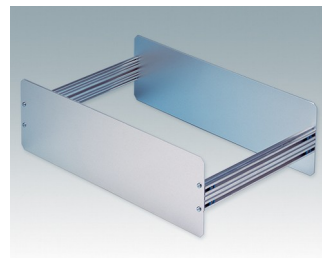

Versatile design ideal for customising

- Attractive and practical instrument enclosures with simple and fast assembly
- Easily customised to your exact specifications
- Ten standard sizes available in light grey and black
- Removable internal chassis
- PCB guide rails in the assembly extrusions
- Anodised aluminium front and rear panels included
- Front panels recessed to protect controls
- Four push-in non-slip rubber feet included.

Order your own fully customised version [learn more here >>](#)

Select Versions

M5501110
UNICASE 1
Aluminium
Light grey RAL 7035
185x180x65mm

M5501119
UNICASE 1
Aluminium
Black RAL 9005
185x180x65mm

M5502110
UNICASE 2
Aluminium
Light grey RAL 7035
260x250x90mm

M5502119
UNICASE 2
Aluminium
Black RAL 9005
260x250x90mm

M5503110
UNICASE 3
Aluminium
Light grey RAL 7035
350x250x110mm

M5503119
UNICASE 3
Aluminium
Black RAL 9005
350x250x110mm

M5504110
UNICASE 4
Aluminium
Light grey RAL 7035
261x300x134.5mm