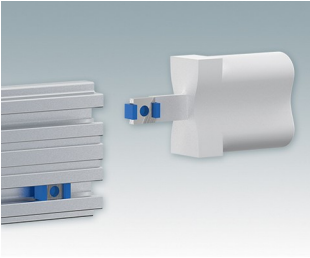

Versatile design ideal for customising

- Attractive and practical instrument enclosures with simple and fast assembly
- Easily customised to your exact specifications
- Ten standard sizes available in light grey and black
- Removable internal chassis
- PCB guide rails in the assembly extrusions
- Anodised aluminium front and rear panels included
- Front panels recessed to protect controls
- Four push-in non-slip rubber feet included.

M5513119
UNICASE SL3
Aluminium
Black RAL 9005
250x250x50mm

M5514110
UNICASE SL4
Aluminium
Light grey RAL 7035
250x300x50mm

M5514116
UNICASE SL4
Aluminium
Traffic white RAL 9016
250x300x50mm

M5514119
UNICASE SL4
Aluminium
Black RAL 9005
250x300x50mm

Accessory "screws"

M5600010
PCB/Panel Fixing Screws, M3
Steel
Zinc coated
6mm

Accessory

M5500001
Unicase Assembly Tool
PA 2200 (Polyamide)
White
44x13x27mm

Subject to technical modification without notice. © OKW Enclosures Ltd