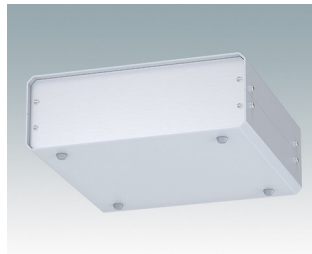

Versatile design ideal for customising

- Attractive and practical instrument enclosures with simple and fast assembly
- Easily customised to your exact specifications
- Ten standard sizes available in light grey and black
- Removable internal chassis
- PCB guide rails in the assembly extrusions
- Anodised aluminium front and rear panels included
- Front panels recessed to protect controls
- Four push-in non-slip rubber feet included.

Order your own fully customised version [learn more here >>](#)

Select Versions

M5501110
UNICASE 1
Aluminium
Light grey RAL 7035
185x180x65mm

M5501116
UNICASE 1
Aluminium
Traffic white RAL 9016
185x180x65mm

M5501119
UNICASE 1
Aluminium
Black RAL 9005
185x180x65mm

M5502110
UNICASE 2
Aluminium
Light grey RAL 7035
260x250x90mm

M5502116
UNICASE 2
Aluminium
Traffic white RAL 9016
260x250x90mm

M5502119
UNICASE 2
Aluminium
Black RAL 9005
260x250x90mm

M5503110
UNICASE 3
Aluminium
Light grey RAL 7035
350x250x110mm

M5503116
UNICASE 3
Aluminium
Traffic white RAL 9016
350x250x110mm

M5503119
UNICASE 3
Aluminium
Black RAL 9005
350x250x110mm

M5504110
UNICASE 4
Aluminium
Light grey RAL 7035
261x300x134.5mm