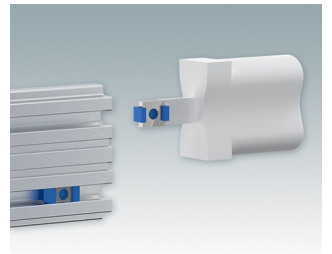

Versatile design ideal for customising

- Attractive and practical instrument enclosures with simple and fast assembly
- Easily customised to your exact specifications
- Ten standard sizes available in light grey and black
- Removable internal chassis
- PCB guide rails in the assembly extrusions
- Anodised aluminium front and rear panels included
- Front panels recessed to protect controls
- Four push-in non-slip rubber feet included.

Order your own fully customised version [learn more here >>](#)