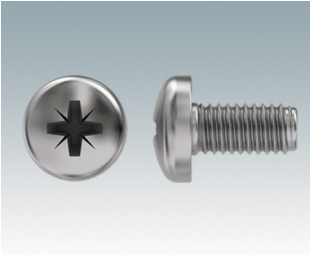

Versatile design ideal for customising

- Attractive and practical instrument enclosures with simple and fast assembly
- Easily customised to your exact specifications
- Ten standard sizes available in light grey and black
- Removable internal chassis
- PCB guide rails in the assembly extrusions
- Anodised aluminium front and rear panels included
- Front panels recessed to protect controls
- Four push-in non-slip rubber feet included.

M5514119
UNICASE SL4
Aluminium
Black RAL 9005
250x300x50mm

Accessory "screws"

M5600010
PCB/Panel Fixing Screws, M3
Steel
Zinc coated
6mm

Accessory

M5500001
Unicase Assembly Tool
PA 2200 (Polyamide)
White
44x13x27mm