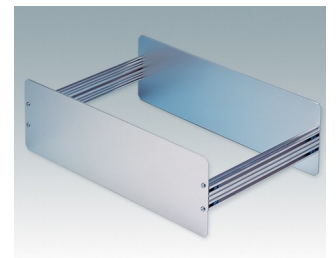

Versatile design ideal for customising

- Attractive and practical instrument enclosures with simple and fast assembly
- Easily customised to your exact specifications
- Ten standard sizes available in light grey and black
- Removable internal chassis
- PCB guide rails in the assembly extrusions
- Anodised aluminium front and rear panels included
- Front panels recessed to protect controls
- Four push-in non-slip rubber feet included.

Order your own fully customised version [learn more here >>](#)

Select Versions

M5501110
UNICASE 1
Aluminium
Light grey RAL 7035
185x180x65mm

M5501119
UNICASE 1
Aluminium
Black RAL 9005
185x180x65mm

M5502110
UNICASE 2
Aluminium
Light grey RAL 7035
260x250x90mm

M5502119
UNICASE 2
Aluminium
Black RAL 9005
260x250x90mm

M5503110
UNICASE 3
Aluminium
Light grey RAL 7035
350x250x110mm

M5503119
UNICASE 3
Aluminium
Black RAL 9005
350x250x110mm

M5504110
UNICASE 4
Aluminium
Light grey RAL 7035
261x300x134.5mm