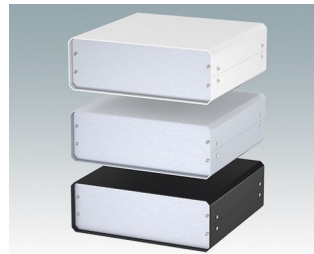

Versatile design ideal for customising

- Attractive and practical instrument enclosures with simple and fast assembly
- Easily customised to your exact specifications
- Ten standard sizes available in light grey and black
- Removable internal chassis
- PCB guide rails in the assembly extrusions
- Anodised aluminium front and rear panels included
- Front panels recessed to protect controls
- Four push-in non-slip rubber feet included.

Order your own fully customised version [learn more here >>](#)

Select Versions

M5501110
UNICASE 1
Aluminium
Light grey RAL 7035
185x180x65mm

M5501116
UNICASE 1
Aluminium
Traffic white RAL 9016
185x180x65mm