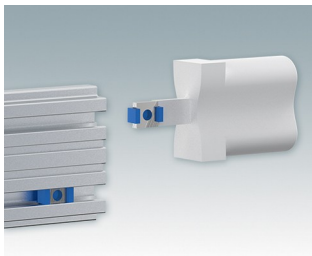

Versatile design ideal for customising

- Attractive and practical instrument enclosures with simple and fast assembly
- Easily customised to your exact specifications
- Ten standard sizes available in light grey and black
- Removable internal chassis
- PCB guide rails in the assembly extrusions
- Anodised aluminium front and rear panels included
- Front panels recessed to protect controls
- Four push-in non-slip rubber feet included.

Order your own fully customised version [learn more here >>](#)