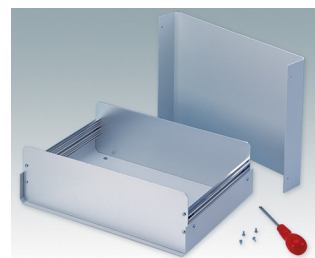

Versatile design ideal for customising

- Attractive and practical instrument enclosures with simple and fast assembly
- Easily customised to your exact specifications
- Ten standard sizes available in light grey and black
- Removable internal chassis
- PCB guide rails in the assembly extrusions
- Anodised aluminium front and rear panels included
- Front panels recessed to protect controls
- Four push-in non-slip rubber feet included.

Order your own fully customised version [learn more here >>](#)

Select Versions

M5501110
UNICASE 1
Aluminium
Light grey RAL 7035
185x180x65mm

M5501119
UNICASE 1
Aluminium
Black RAL 9005
185x180x65mm

M5502110
UNICASE 2
Aluminium
Light grey RAL 7035
260x250x90mm