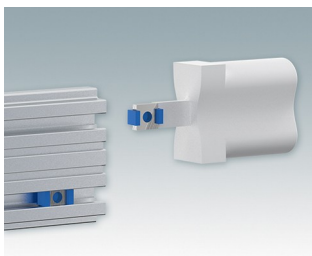

Versatile design ideal for customising

- Attractive and practical instrument enclosures with simple and fast assembly
- Easily customised to your exact specifications
- Ten standard sizes available in light grey and black
- Removable internal chassis
- PCB guide rails in the assembly extrusions
- Anodised aluminium front and rear panels included
- Front panels recessed to protect controls
- Four push-in non-slip rubber feet included.

Order your own fully customised version [learn more here >>](#)