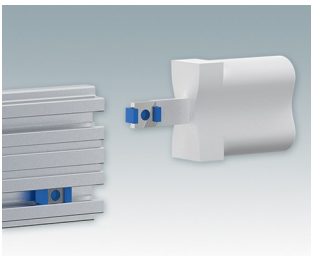

Versatile design ideal for customising

- Attractive and practical instrument enclosures with simple and fast assembly
- Easily customised to your exact specifications
- Ten standard sizes available in light grey and black
- Removable internal chassis
- PCB guide rails in the assembly extrusions
- Anodised aluminium front and rear panels included
- Front panels recessed to protect controls
- Four push-in non-slip rubber feet included.

Order your own fully customised version [learn more here >>](#)