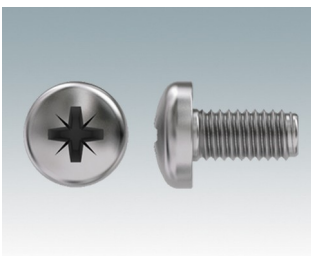

Accessory "screws"

M5600010
PCB/Panel Fixing Screws, M3
Steel
Zinc coated
6mm

Accessory

M5500001
Unicase Assembly Tool
PA 2200 (Polyamide)
White
44x13x27mm

Subject to technical modification without notice. © OKW Enclosures Ltd