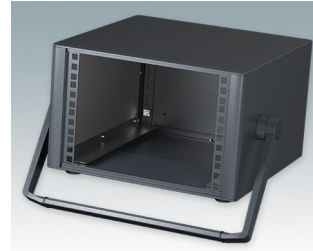

M6610454
TECHNOMET 10.5" 4Ux330mm
Aluminium
Anthracite RAL 7016
200x323x330mm