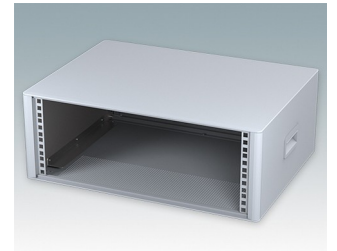

M6619445
TECHNOMET 19" 4Ux400mm
Aluminium
Light grey RAL 7035
200x539x400mm