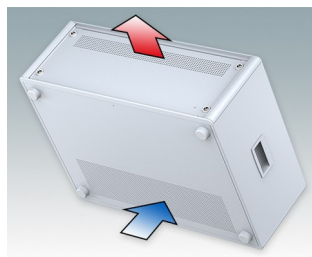

Modern Desktop Mini-Rack Enclosures to DIN 41494 and IEC 60297-3

- Cohesive design with no visible fixing screws. Robust yet lightweight aluminium construction
- Designed to accept standard 10.5" (42HP) and 19" (84HP) subracks, chassis and front panels
- Die cast bezels fit flush with the case body for a smooth appearance
- Recessed ABS side handles for easy carrying
- 10.5" versions also available with a tilt/swivel carry handle
- Removable rear panel and internal subrack/chassis support rails included
- Ventilation holes in base and rear panel
- All case panels fitted with M4 threaded pillars for earth connections
- Moulded ABS non-slip feet included
- Supplied fully assembled and ready to use
- Accessory anodised 10,5" and 19" front panels available.

Order your own fully customised version [learn more here >>](#)