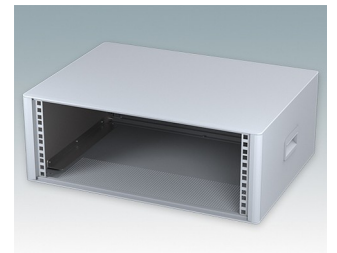

M6619445
TECHNOMET 19" 4Ux400mm
Aluminium
Light grey RAL 7035
200x539x400mm