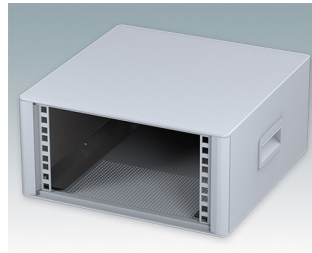

M6610345
TECHNOMET 10.5" 3Ux330mm
Aluminium
Light grey RAL 7035
156.6x323x330mm