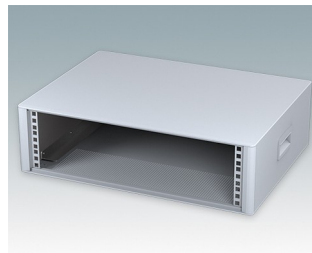

M6619345
TECHNOMET 19" 3Ux400mm
Aluminium
Light grey RAL 7035
155.6x539x400mm