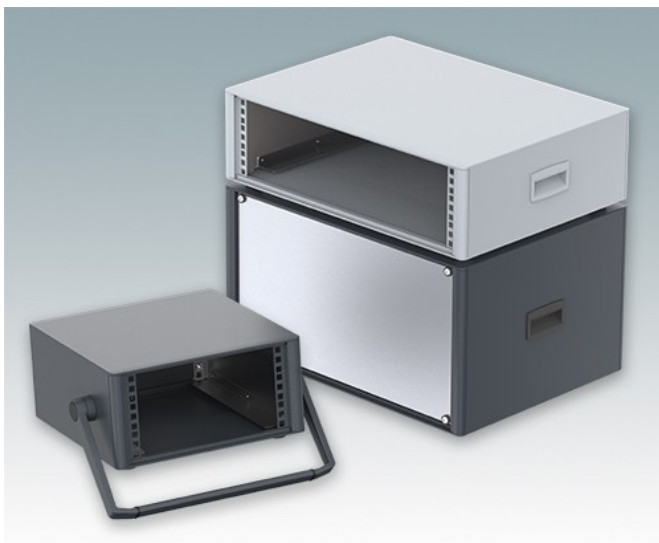

Modern Desktop Mini-Rack Enclosures to DIN 41494 and IEC 60297-3

- Cohesive design with no visible fixing screws. Robust yet lightweight aluminium construction
- Designed to accept standard 10.5" (42HP) and 19" (84HP) subracks, chassis and front panels
- Die cast bezels fit flush with the case body for a smooth appearance
- Recessed ABS side handles for easy carrying
- 10.5" versions also available with a tilt/swivel carry handle
- Removable rear panel and internal subrack/chassis support rails included
- Ventilation holes in base and rear panel
- All case panels fitted with M4 threaded pillars for earth connections
- Moulded ABS non-slip feet included
- Supplied fully assembled and ready to use
- Accessory anodised 10,5" and 19" front panels available.

Order your own fully customised version [learn more here >>](#)

Select Versions

M6610344
TECHNOMET 10.5" 3Ux330mm
Aluminium
Anthracite RAL 7016
156.6x323x330mm

M6610345
TECHNOMET 10.5" 3Ux330mm
Aluminium
Light grey RAL 7035
156.6x323x330mm