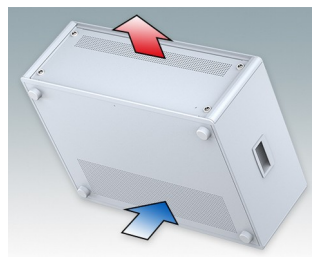

Modern Desktop Mini-Rack Enclosures to DIN 41494 and IEC 60297-3

- Cohesive design with no visible fixing screws. Robust yet lightweight aluminium construction
- Designed to accept standard 10.5" (42HP) and 19" (84HP) subracks, chassis and front panels
- Die cast bezels fit flush with the case body for a smooth appearance
- Recessed ABS side handles for easy carrying
- 10.5" versions also available with a tilt/swivel carry handle
- Removable rear panel and internal subrack/chassis support rails included
- Ventilation holes in base and rear panel
- All case panels fitted with M4 threaded pillars for earth connections
- Moulded ABS non-slip feet included
- Supplied fully assembled and ready to use
- Accessory anodised 10,5" and 19" front panels available.

Order your own fully customised version [learn more here >>](#)