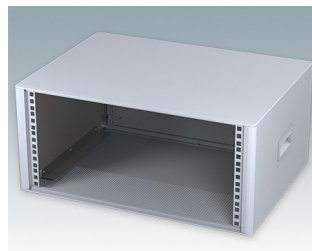

M6619545
TECHNOMET 19" 5Ux400mm
Aluminium
Light grey RAL 7035
244.5x539x400mm