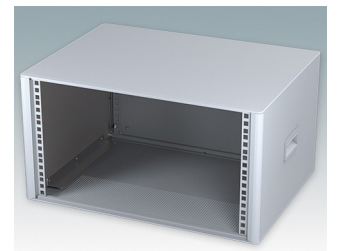

M6619645
TECHNOMET 19" 6Ux400mm
Aluminium
Light grey RAL 7035
288.9x539x400mm