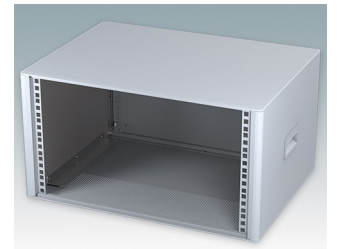

M6619645
TECHNOMET 19" 6Ux400mm
Aluminium
Light grey RAL 7035
288.9x539x400mm