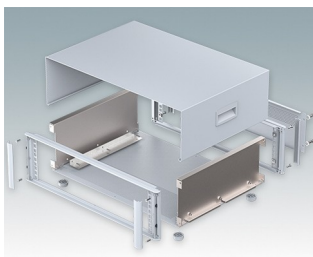

Modern Desktop Mini-Rack Enclosures to DIN 41494 and IEC 60297-3

- Cohesive design with no visible fixing screws. Robust yet lightweight aluminium construction
- Designed to accept standard 10.5" (42HP) and 19" (84HP) subracks, chassis and front panels
- Die cast bezels fit flush with the case body for a smooth appearance
- Recessed ABS side handles for easy carrying
- 10.5" versions also available with a tilt/swivel carry handle
- Removable rear panel and internal subrack/chassis support rails included
- Ventilation holes in base and rear panel
- All case panels fitted with M4 threaded pillars for earth connections
- Moulded ABS non-slip feet included
- Supplied fully assembled and ready to use
- Accessory anodised 10,5" and 19" front panels available.

Order your own fully customised version [learn more here >>](#)