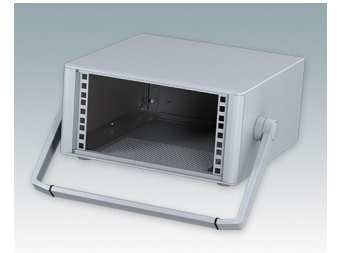

M6610355
TECHNOMET 10.5" 3Ux330mm
Aluminium
Light grey RAL 7035
156.6x323x330mm