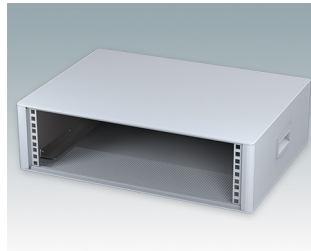

M6619345
TECHNOMET 19" 3Ux400mm
Aluminium
Light grey RAL 7035
155.6x539x400mm