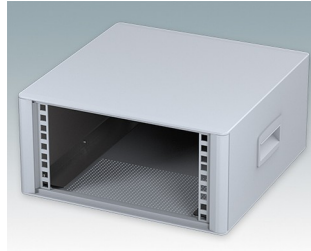

M6610345
TECHNOMET 10.5" 3Ux330mm
Aluminium
Light grey RAL 7035
156.6x323x330mm