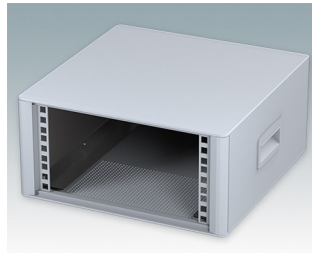

M6610345
TECHNOMET 10.5" 3Ux330mm
Aluminium
Light grey RAL 7035
156.6x323x330mm