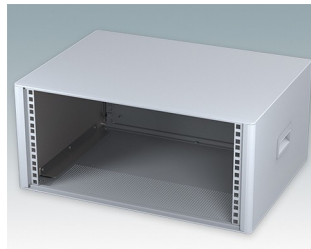

M6619545
TECHNOMET 19" 5Ux400mm
Aluminium
Light grey RAL 7035
244.5x539x400mm