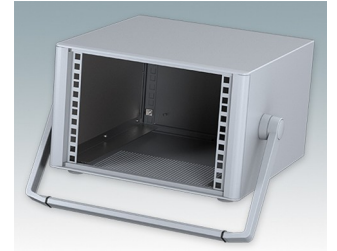

M6610455
TECHNOMET 10.5" 4Ux330mm
Aluminium
Light grey RAL 7035
200x323x330mm