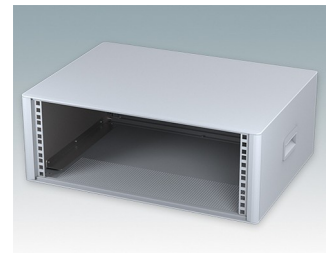

M6619445
TECHNOMET 19" 4Ux400mm
Aluminium
Light grey RAL 7035
200x539x400mm