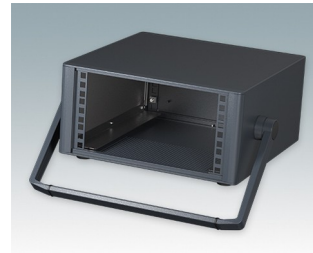

Modern Desktop Mini-Rack Enclosures to DIN 41494 and IEC 60297-3

- Cohesive design with no visible fixing screws. Robust yet lightweight aluminium construction
- Designed to accept standard 10.5" (42HP) and 19" (84HP) subracks, chassis and front panels
- Die cast bezels fit flush with the case body for a smooth appearance
- Recessed ABS side handles for easy carrying
- 10.5" versions also available with a tilt/swivel carry handle
- Removable rear panel and internal subrack/chassis support rails included
- Ventilation holes in base and rear panel
- All case panels fitted with M4 threaded pillars for earth connections
- Moulded ABS non-slip feet included
- Supplied fully assembled and ready to use
- Accessory anodised 10,5" and 19" front panels available.

Order your own fully customised version [learn more here >>](#)

Select Versions

M6610344
TECHNOMET 10.5" 3Ux330mm
Aluminium
Anthracite RAL 7016
156.6x323x330mm

M6610345
TECHNOMET 10.5" 3Ux330mm
Aluminium
Light grey RAL 7035
156.6x323x330mm