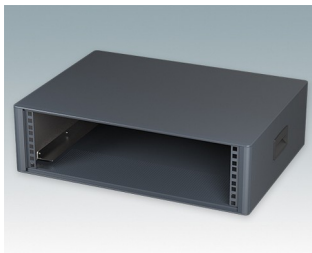

M6619344
TECHNOMET 19" 3Ux400mm
Aluminium
Anthracite RAL 7016
155.6x539x400mm