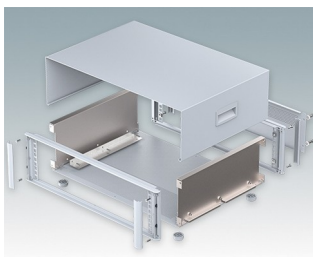

Modern Desktop Mini-Rack Enclosures to DIN 41494 and IEC 60297-3

- Cohesive design with no visible fixing screws. Robust yet lightweight aluminium construction
- Designed to accept standard 10.5" (42HP) and 19" (84HP) subracks, chassis and front panels
- Die cast bezels fit flush with the case body for a smooth appearance
- Recessed ABS side handles for easy carrying
- 10.5" versions also available with a tilt/swivel carry handle
- Removable rear panel and internal subrack/chassis support rails included
- Ventilation holes in base and rear panel
- All case panels fitted with M4 threaded pillars for earth connections
- Moulded ABS non-slip feet included
- Supplied fully assembled and ready to use
- Accessory anodised 10,5" and 19" front panels available.

Order your own fully customised version [learn more here >>](#)