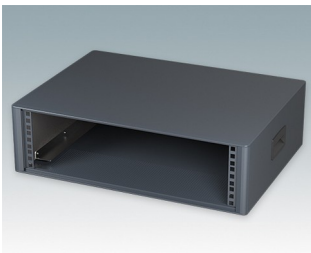

M6619344
TECHNOMET 19" 3Ux400mm
Aluminium
Anthracite RAL 7016
155.6x539x400mm