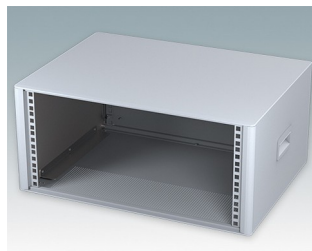

M6619545
TECHNOMET 19" 5Ux400mm
Aluminium
Light grey RAL 7035
244.5x539x400mm