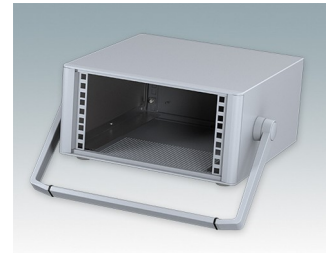

M6610355
TECHNOMET 10.5" 3Ux330mm
Aluminium
Light grey RAL 7035
156.6x323x330mm