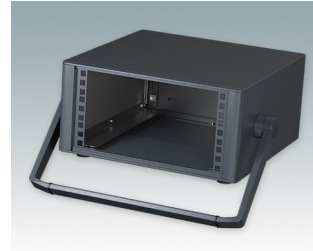

Modern Desktop Mini-Rack Enclosures to DIN 41494 and IEC 60297-3

- Cohesive design with no visible fixing screws. Robust yet lightweight aluminium construction
- Designed to accept standard 10.5" (42HP) and 19" (84HP) subracks, chassis and front panels
- Die cast bezels fit flush with the case body for a smooth appearance
- Recessed ABS side handles for easy carrying
- 10.5" versions also available with a tilt/swivel carry handle
- Removable rear panel and internal subrack/chassis support rails included
- Ventilation holes in base and rear panel
- All case panels fitted with M4 threaded pillars for earth connections
- Moulded ABS non-slip feet included
- Supplied fully assembled and ready to use
- Accessory anodised 10,5" and 19" front panels available.

Order your own fully customised version [learn more here >>](#)

Select Versions

M6610344
TECHNOMET 10.5" 3Ux330mm
Aluminium
Anthracite RAL 7016
156.6x323x330mm

M6610345
TECHNOMET 10.5" 3Ux330mm
Aluminium
Light grey RAL 7035
156.6x323x330mm