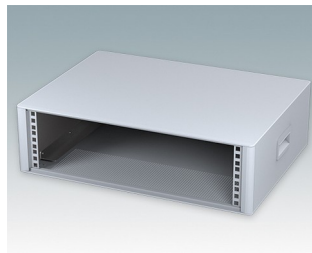

M6619345
TECHNOMET 19" 3Ux400mm
Aluminium
Light grey RAL 7035
155.6x539x400mm