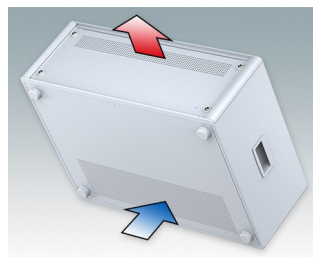

Modern Desktop Mini-Rack Enclosures to DIN 41494 and IEC 60297-3

- Cohesive design with no visible fixing screws. Robust yet lightweight aluminium construction
- Designed to accept standard 10.5" (42HP) and 19" (84HP) subracks, chassis and front panels
- Die cast bezels fit flush with the case body for a smooth appearance
- Recessed ABS side handles for easy carrying
- 10.5" versions also available with a tilt/swivel carry handle
- Removable rear panel and internal subrack/chassis support rails included
- Ventilation holes in base and rear panel
- All case panels fitted with M4 threaded pillars for earth connections
- Moulded ABS non-slip feet included
- Supplied fully assembled and ready to use
- Accessory anodised 10,5" and 19" front panels available.

Order your own fully customised version [learn more here >>](#)