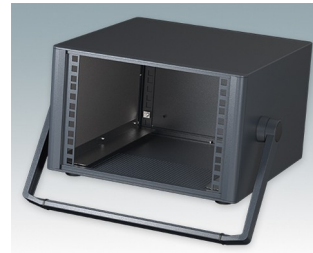

M6610454
TECHNOMET 10.5" 4Ux330mm
Aluminium
Anthracite RAL 7016
200x323x330mm