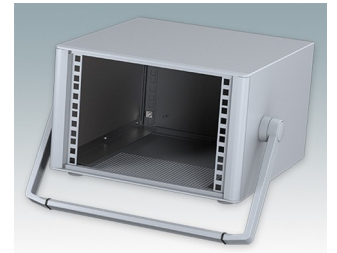

M6610455
TECHNOMET 10.5" 4Ux330mm
Aluminium
Light grey RAL 7035
200x323x330mm