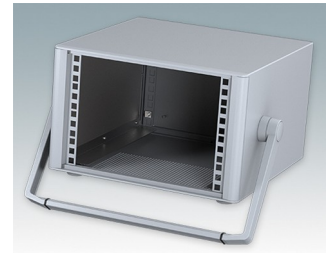

M6610455
TECHNOMET 10.5" 4Ux330mm
Aluminium
Light grey RAL 7035
200x323x330mm