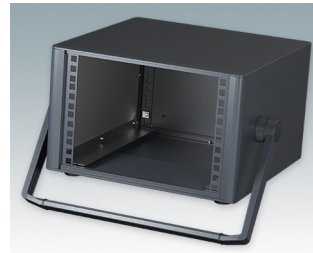

M6610454
TECHNOMET 10.5" 4Ux330mm
Aluminium
Anthracite RAL 7016
200x323x330mm