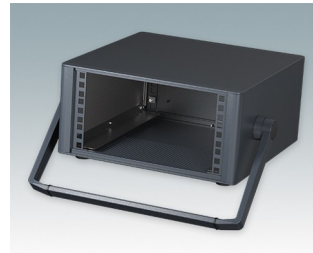

Modern Desktop Mini-Rack Enclosures to DIN 41494 and IEC 60297-3

- Cohesive design with no visible fixing screws. Robust yet lightweight aluminium construction
- Designed to accept standard 10.5" (42HP) and 19" (84HP) subracks, chassis and front panels
- Die cast bezels fit flush with the case body for a smooth appearance
- Recessed ABS side handles for easy carrying
- 10.5" versions also available with a tilt/swivel carry handle
- Removable rear panel and internal subrack/chassis support rails included
- Ventilation holes in base and rear panel
- All case panels fitted with M4 threaded pillars for earth connections
- Moulded ABS non-slip feet included
- Supplied fully assembled and ready to use
- Accessory anodised 10,5" and 19" front panels available.

Order your own fully customised version [learn more here >>](#)

Select Versions

M6610344
TECHNOMET 10.5" 3Ux330mm
Aluminium
Anthracite RAL 7016
156.6x323x330mm

M6610345
TECHNOMET 10.5" 3Ux330mm
Aluminium
Light grey RAL 7035
156.6x323x330mm