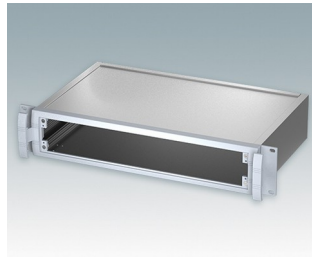

Robust 19" rack mount enclosures to DIN 41494 and IEC 60297-3

- Exclusive range of 19" rack cases in aluminium in 2U and 3U sizes
- Three standard depths, custom sizes to order
- Attractive diecast front bezel incorporating unique 'comfort-handles' and rack mounting ears powder painted light grey, RAL 7035
- Robust case body assembly includes flat top and base panels, two side extrusions and the rear panel
- Side extrusions, top, base and rear panels are supplied coated in **Iridite NCP** clear conductive finish
- Internal guide rails for PCBs and chassis plates
- Front panel (accessory) recessed in bezel for locating keypads or labels
- Accessory internal mounting plates
- Cases supplied fully assembled.

Order your own fully customised version [learn more here >>](#)

Select Versions

M5920015
 METTEC 19" 2Ux167mm
 Aluminium
 Light grey RAL 7035
 88x482.6x167.5mm

M5920025
 METTEC 19" 2Ux267mm
 Aluminium
 Light grey RAL 7035
 88x482.6x267.5mm

M5920035
 METTEC 19" 2Ux367mm
 Aluminium
 Light grey RAL 7035
 88x482.6x367.5mm

M5930015
 METTEC 19" 3Ux167mm
 Aluminium
 Light grey RAL 7035
 132.6x482.6x167.5mm

M5930025
 METTEC 19" 3Ux267mm
 Aluminium
 Light grey RAL 7035
 132.6x482.6x267.5mm

M5930035
 METTEC 19" 3Ux367mm
 Aluminium
 Light grey RAL 7035
 132.6x482.6x367.5mm

Accessory

M5900016
 19" mounting kit
 Black RAL 9005

M5900020
 Front panel kit (2U)
 Aluminium
 Matt anodised
 392.5x2x67.1mm