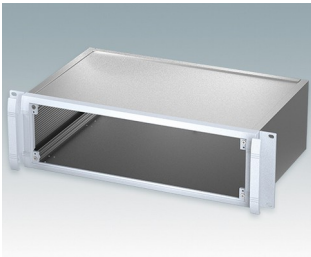

Robust 19" rack mount enclosures to DIN 41494 and IEC 60297-3

- Exclusive range of 19" rack cases in aluminium in 2U and 3U sizes
- Three standard depths, custom sizes to order
- Attractive diecast front bezel incorporating unique 'comfort-handles' and rack mounting ears powder painted light grey, RAL 7035
- Robust case body assembly includes flat top and base panels, two side extrusions and the rear panel
- Side extrusions, top, base and rear panels are supplied coated in **Iridite NCP** clear conductive finish
- Internal guide rails for PCBs and chassis plates
- Front panel (accessory) recessed in bezel for locating keypads or labels
- Accessory internal mounting plates
- Cases supplied fully assembled.

Order your own fully customised version [learn more here >>](#)

Select Versions

M5920015
 METTEC 19" 2Ux167mm
 Aluminium
 Light grey RAL 7035
 88x482.6x167.5mm

M5920025
 METTEC 19" 2Ux267mm
 Aluminium
 Light grey RAL 7035
 88x482.6x267.5mm

M5920035
 METTEC 19" 2Ux367mm
 Aluminium
 Light grey RAL 7035
 88x482.6x367.5mm

M5930015
 METTEC 19" 3Ux167mm
 Aluminium
 Light grey RAL 7035
 132.6x482.6x167.5mm

M5930025
 METTEC 19" 3Ux267mm
 Aluminium
 Light grey RAL 7035
 132.6x482.6x267.5mm

M5930035
 METTEC 19" 3Ux367mm
 Aluminium
 Light grey RAL 7035
 132.6x482.6x367.5mm

Accessory

M5900016
 19" mounting kit
 Black RAL 9005

M5900020
 Front panel kit (2U)
 Aluminium
 Matt anodised
 392.5x2x67.1mm