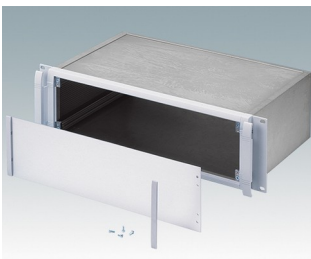

Robust 19" rack mount enclosures to DIN 41494 and IEC 60297-3

- Exclusive range of 19" rack cases in aluminium in 2U and 3U sizes
- Three standard depths, custom sizes to order
- Attractive diecast front bezel incorporating unique 'comfort-handles' and rack mounting ears powder painted light grey, RAL 7035
- Robust case body assembly includes flat top and base panels, two side extrusions and the rear panel
- Side extrusions, top, base and rear panels are supplied coated in **Iridite NCP** clear conductive finish
- Internal guide rails for PCBs and chassis plates
- Front panel (accessory) recessed in bezel for locating keypads or labels
- Accessory internal mounting plates
- Cases supplied fully assembled.

Order your own fully customised version [learn more here >>](#)

Select Versions

M5920015
 METTEC 19" 2Ux167mm
 Aluminium
 Light grey RAL 7035
 88x482.6x167.5mm

M5920025
 METTEC 19" 2Ux267mm
 Aluminium
 Light grey RAL 7035
 88x482.6x267.5mm

M5920035
 METTEC 19" 2Ux367mm
 Aluminium
 Light grey RAL 7035
 88x482.6x367.5mm

M5930015
 METTEC 19" 3Ux167mm
 Aluminium
 Light grey RAL 7035
 132.6x482.6x167.5mm

M5930025
 METTEC 19" 3Ux267mm
 Aluminium
 Light grey RAL 7035
 132.6x482.6x267.5mm

M5930035
 METTEC 19" 3Ux367mm
 Aluminium
 Light grey RAL 7035
 132.6x482.6x367.5mm

Accessory

M5900016
 19" mounting kit
 Black RAL 9005

M5900020
 Front panel kit (2U)
 Aluminium
 Matt anodised
 392.5x2x67.1mm