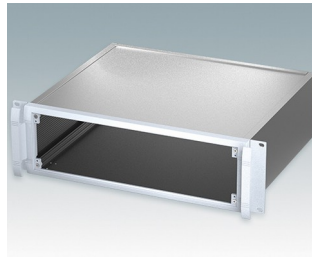

Robust 19" rack mount enclosures to DIN 41494 and IEC 60297-3

- Exclusive range of 19" rack cases in aluminium in 2U and 3U sizes
- Three standard depths, custom sizes to order
- Attractive diecast front bezel incorporating unique 'comfort-handles' and rack mounting ears powder painted light grey, RAL 7035
- Robust case body assembly includes flat top and base panels, two side extrusions and the rear panel
- Side extrusions, top, base and rear panels are supplied coated in **Iridite NCP** clear conductive finish
- Internal guide rails for PCBs and chassis plates
- Front panel (accessory) recessed in bezel for locating keypads or labels
- Accessory internal mounting plates
- Cases supplied fully assembled.

Order your own fully customised version [learn more here >>](#)

Select Versions

M5920015
 METTEC 19" 2Ux167mm
 Aluminium
 Light grey RAL 7035
 88x482.6x167.5mm

M5920025
 METTEC 19" 2Ux267mm
 Aluminium
 Light grey RAL 7035
 88x482.6x267.5mm

M5920035
 METTEC 19" 2Ux367mm
 Aluminium
 Light grey RAL 7035
 88x482.6x367.5mm

M5930015
 METTEC 19" 3Ux167mm
 Aluminium
 Light grey RAL 7035
 132.6x482.6x167.5mm

M5930025
 METTEC 19" 3Ux267mm
 Aluminium
 Light grey RAL 7035
 132.6x482.6x267.5mm

M5930035
 METTEC 19" 3Ux367mm
 Aluminium
 Light grey RAL 7035
 132.6x482.6x367.5mm

Accessory

M5900016
 19" mounting kit
 Black RAL 9005

M5900020
 Front panel kit (2U)
 Aluminium
 Matt anodised
 392.5x2x67.1mm