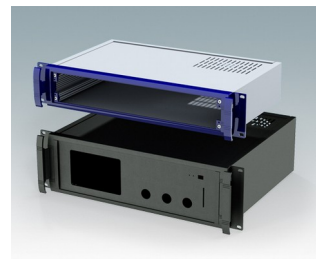

Robust 19" rack mount enclosures to DIN 41494 and IEC 60297-3

- Exclusive range of 19" rack cases in aluminium in 2U and 3U sizes
- Three standard depths, custom sizes to order
- Attractive diecast front bezel incorporating unique 'comfort-handles' and rack mounting ears powder painted light grey, RAL 7035
- Robust case body assembly includes flat top and base panels, two side extrusions and the rear panel
- Side extrusions, top, base and rear panels are supplied coated in **Iridite NCP** clear conductive finish
- Internal guide rails for PCBs and chassis plates
- Front panel (accessory) recessed in bezel for locating keypads or labels
- Accessory internal mounting plates
- Cases supplied fully assembled.

Order your own fully customised version [learn more here >>](#)

Select Versions

M5920015
 METTEC 19" 2Ux167mm
 Aluminium
 Light grey RAL 7035
 88x482.6x167.5mm

M5920025
 METTEC 19" 2Ux267mm
 Aluminium
 Light grey RAL 7035
 88x482.6x267.5mm

M5930035
 METTEC 19" 3Ux367mm
 Aluminium
 Light grey RAL 7035
 132.6x482.6x367.5mm

Accessory

M5900016
 19" mounting kit
 Black RAL 9005

M5900020
 Front panel kit (2U)
 Aluminium
 Matt anodised
 392.5x2x67.1mm

M5900030
 Front panel kit (3U)
 Aluminium
 Matt anodised
 392.5x2x111mm

M5900201
 Chassis plate (167mm)
 Aluminium
 Natural finish
 377x149x7.5mm

M5900202
 Chassis plate (267mm)
 Aluminium
 Natural finish
 377x249x7.5mm