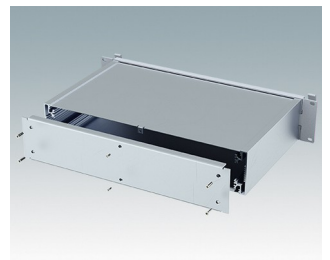

Robust 19" rack mount enclosures to DIN 41494 and IEC 60297-3

- Exclusive range of 19" rack cases in aluminium in 2U and 3U sizes
- Three standard depths, custom sizes to order
- Attractive diecast front bezel incorporating unique 'comfort-handles' and rack mounting ears powder painted light grey, RAL 7035
- Robust case body assembly includes flat top and base panels, two side extrusions and the rear panel
- Side extrusions, top, base and rear panels are supplied coated in **Iridite NCP** clear conductive finish
- Internal guide rails for PCBs and chassis plates
- Front panel (accessory) recessed in bezel for locating keypads or labels
- Accessory internal mounting plates
- Cases supplied fully assembled.

Order your own fully customised version [learn more here >>](#)

Select Versions

M5920015
 METTEC 19" 2Ux167mm
 Aluminium
 Light grey RAL 7035
 88x482.6x167.5mm

M5920025
 METTEC 19" 2Ux267mm
 Aluminium
 Light grey RAL 7035
 88x482.6x267.5mm

M5930035
 METTEC 19" 3Ux367mm
 Aluminium
 Light grey RAL 7035
 132.6x482.6x367.5mm

Accessory

M5900016
 19" mounting kit
 Black RAL 9005

M5900020
 Front panel kit (2U)
 Aluminium
 Matt anodised
 392.5x2x67.1mm

M5900030
 Front panel kit (3U)
 Aluminium
 Matt anodised
 392.5x2x111mm

M5900201
 Chassis plate (167mm)
 Aluminium
 Natural finish
 377x149x7.5mm

M5900202
 Chassis plate (267mm)
 Aluminium
 Natural finish
 377x249x7.5mm