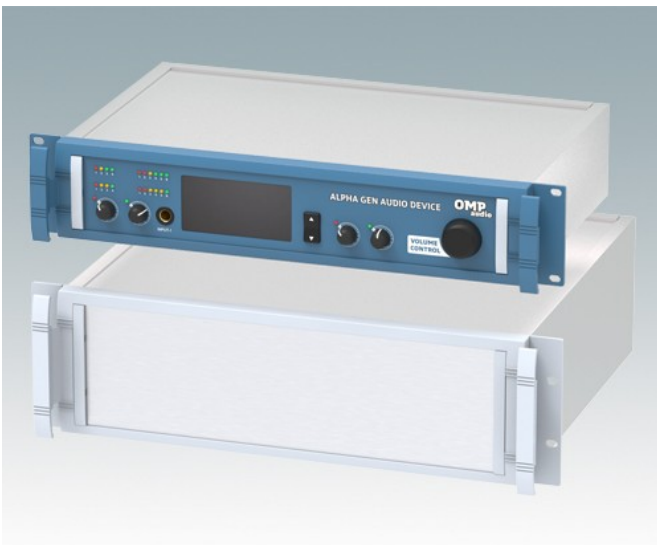

Robust 19" rack mount enclosures to DIN 41494 and IEC 60297-3

- Exclusive range of 19" rack cases in aluminium in 2U and 3U sizes
- Three standard depths, custom sizes to order
- Attractive diecast front bezel incorporating unique 'comfort-handles' and rack mounting ears powder painted light grey, RAL 7035
- Robust case body assembly includes flat top and base panels, two side extrusions and the rear panel
- Side extrusions, top, base and rear panels are supplied coated in **Iridite NCP** clear conductive finish
- Internal guide rails for PCBs and chassis plates
- Front panel (accessory) recessed in bezel for locating keypads or labels
- Accessory internal mounting plates
- Cases supplied fully assembled.

Order your own fully customised version [learn more here >>](#)

Select Versions

M5920015
 METTEC 19" 2Ux167mm
 Aluminium
 Light grey RAL 7035
 88x482.6x167.5mm

M5920025
 METTEC 19" 2Ux267mm
 Aluminium
 Light grey RAL 7035
 88x482.6x267.5mm

M5930035
 METTEC 19" 3Ux367mm
 Aluminium
 Light grey RAL 7035
 132.6x482.6x367.5mm

Accessory

M5900016
 19" mounting kit
 Black RAL 9005

M5900020
 Front panel kit (2U)
 Aluminium
 Matt anodised
 392.5x2x67.1mm

M5900030
 Front panel kit (3U)
 Aluminium
 Matt anodised
 392.5x2x111mm

M5900201
 Chassis plate (167mm)
 Aluminium
 Natural finish
 377x149x7.5mm

M5900202
 Chassis plate (267mm)
 Aluminium
 Natural finish
 377x249x7.5mm