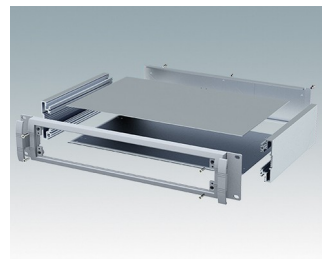

Robust 19" rack mount enclosures to DIN 41494 and IEC 60297-3

- Exclusive range of 19" rack cases in aluminium in 2U and 3U sizes
- Three standard depths, custom sizes to order
- Attractive diecast front bezel incorporating unique 'comfort-handles' and rack mounting ears powder painted light grey, RAL 7035
- Robust case body assembly includes flat top and base panels, two side extrusions and the rear panel
- Side extrusions, top, base and rear panels are supplied coated in **Iridite NCP** clear conductive finish
- Internal guide rails for PCBs and chassis plates
- Front panel (accessory) recessed in bezel for locating keypads or labels
- Accessory internal mounting plates
- Cases supplied fully assembled.

Order your own fully customised version [learn more here >>](#)

Select Versions

M5920015
 METTEC 19" 2Ux167mm
 Aluminium
 Light grey RAL 7035
 88x482.6x167.5mm

M5920025
 METTEC 19" 2Ux267mm
 Aluminium
 Light grey RAL 7035
 88x482.6x267.5mm

M5930035
 METTEC 19" 3Ux367mm
 Aluminium
 Light grey RAL 7035
 132.6x482.6x367.5mm

Accessory

M5900016
 19" mounting kit
 Black RAL 9005

M5900020
 Front panel kit (2U)
 Aluminium
 Matt anodised
 392.5x2x67.1mm

M5900030
 Front panel kit (3U)
 Aluminium
 Matt anodised
 392.5x2x111mm

M5900201
 Chassis plate (167mm)
 Aluminium
 Natural finish
 377x149x7.5mm

M5900202
 Chassis plate (267mm)
 Aluminium
 Natural finish
 377x249x7.5mm