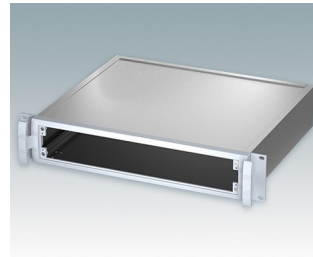

Robust 19" rack mount enclosures to DIN 41494 and IEC 60297-3

- Exclusive range of 19" rack cases in aluminium in 2U and 3U sizes
- Three standard depths, custom sizes to order
- Attractive diecast front bezel incorporating unique 'comfort-handles' and rack mounting ears powder painted light grey, RAL 7035
- Robust case body assembly includes flat top and base panels, two side extrusions and the rear panel
- Side extrusions, top, base and rear panels are supplied coated in **Iridite NCP** clear conductive finish
- Internal guide rails for PCBs and chassis plates
- Front panel (accessory) recessed in bezel for locating keypads or labels
- Accessory internal mounting plates
- Cases supplied fully assembled.

Order your own fully customised version [learn more here >>](#)

Select Versions

M5920015
 METTEC 19" 2Ux167mm
 Aluminium
 Light grey RAL 7035
 88x482.6x167.5mm

M5920025
 METTEC 19" 2Ux267mm
 Aluminium
 Light grey RAL 7035
 88x482.6x267.5mm

M5920035
 METTEC 19" 2Ux367mm
 Aluminium
 Light grey RAL 7035
 88x482.6x367.5mm

M5930015
 METTEC 19" 3Ux167mm
 Aluminium
 Light grey RAL 7035
 132.6x482.6x167.5mm

M5930025
 METTEC 19" 3Ux267mm
 Aluminium
 Light grey RAL 7035
 132.6x482.6x267.5mm

M5930035
 METTEC 19" 3Ux367mm
 Aluminium
 Light grey RAL 7035
 132.6x482.6x367.5mm

Accessory

M5900016
 19" mounting kit
 Black RAL 9005

M5900020
 Front panel kit (2U)
 Aluminium
 Matt anodised
 392.5x2x67.1mm