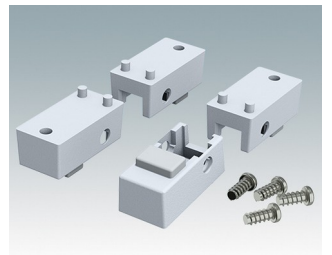

# ENCLOSURE FEET

- Universal feet for mounting to metal or plastic enclosures
- **Technofeet** - stylish and modern round plastic feet with or without tilt legs
- **Case Feet** - tough plastic feet with or without tilt legs
- Self-adhesive rubber non-slip feet
- Push-in rubber non-slip feet
- **Call us for a free sample!**

## Select Versions

**A9257107**  
Case Feet Kit 1  
ABS (UL 94 HB)  
Off-white RAL 9002  
34x17x16mm

**A9257207**  
Case Feet Kit 2  
ABS (UL 94 HB)  
Off-white RAL 9002  
34x17x16mm

**M5403002**  
Rubber Foot  
Rubber  
Grey  
12.7x12.7x5mm

**M5600015**  
Case Feet Kit 1  
ABS (UL 94 HB)  
Light grey RAL 7035  
34x17x16mm