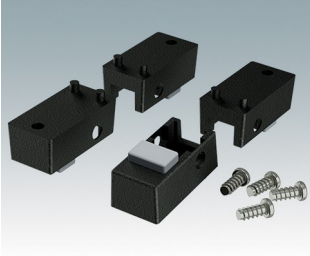

# ENCLOSURE FEET

- Universal feet for mounting to metal or plastic enclosures
- **Technofeet** - stylish and modern round plastic feet with or without tilt legs
- **Case Feet** - tough plastic feet with or without tilt legs
- Self-adhesive rubber non-slip feet
- Push-in rubber non-slip feet
- **Call us for a free sample!**

## Select Versions

**A9257107**  
Case Feet Kit 1  
ABS (UL 94 HB)  
Off-white RAL 9002  
34x17x16mm

**A9257207**  
Case Feet Kit 2  
ABS (UL 94 HB)  
Off-white RAL 9002  
34x17x16mm

**M5403002**  
Rubber Foot  
Rubber  
Grey  
12.7x12.7x5mm

**M5600015**  
Case Feet Kit 1  
ABS (UL 94 HB)  
Light grey RAL 7035  
34x17x16mm

# ENCLOSURE FEET

**M5600019**  
Case Feet Kit 1  
ABS (UL 94 HB)  
Black RAL 9005  
34x17x16mm

**M5600045**  
Case Feet Kit 2  
ABS (UL 94 HB)  
Light grey RAL 7035  
34x17x16mm

**M5600049**  
Case Feet Kit 2  
ABS (UL 94 HB)  
Black RAL 9005  
34x17x16mm