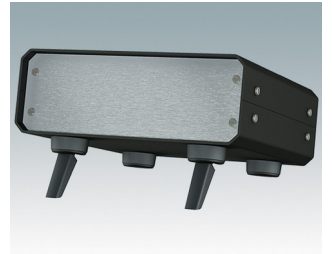

# ENCLOSURE FEET

- Universal feet for mounting to metal or plastic enclosures
- **Technofeet** - stylish and modern round plastic feet with or without tilt legs
- **Case Feet** - tough plastic feet with or without tilt legs
- Self-adhesive rubber non-slip feet
- Push-in rubber non-slip feet
- **Call us for a free sample!**

## Select Versions

**A9257107**  
Case Feet Kit 1  
ABS (UL 94 HB)  
Off-white RAL 9002  
34x17x16mm

**A9257207**  
Case Feet Kit 2  
ABS (UL 94 HB)  
Off-white RAL 9002  
34x17x16mm

**M5403002**  
Rubber Foot  
Rubber  
Grey  
12.7x12.7x5mm

**M5600015**  
Case Feet Kit 1  
ABS (UL 94 HB)  
Light grey RAL 7035  
34x17x16mm