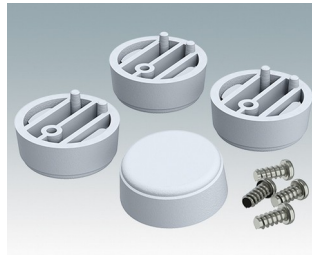

M6420105
Technofeet Kit 1
ABS (UL 94 HB)
Light grey RAL 7035
30x30x12mm