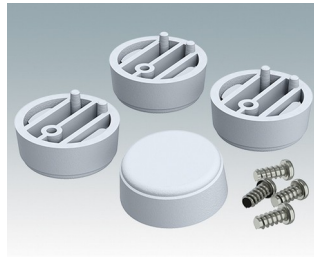

# ENCLOSURE FEET

**M5600019**  
Case Feet Kit 1  
ABS (UL 94 HB)  
Black RAL 9005  
34x17x16mm

**M5600045**  
Case Feet Kit 2  
ABS (UL 94 HB)  
Light grey RAL 7035  
34x17x16mm

**M5600049**  
Case Feet Kit 2  
ABS (UL 94 HB)  
Black RAL 9005  
34x17x16mm