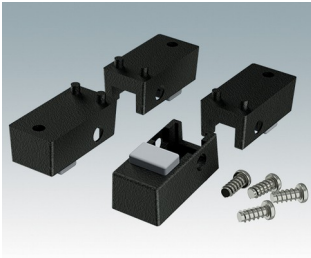

# ENCLOSURE FEET

- Universal feet for mounting to metal or plastic enclosures
- **Technofeet** - stylish and modern round plastic feet with or without tilt legs
- **Case Feet** - tough plastic feet with or without tilt legs
- Self-adhesive rubber non-slip feet
- Push-in rubber non-slip feet
- **Call us for a free sample!**

## Select Versions

**A9257107**  
Case Feet Kit 1  
ABS (UL 94 HB)  
Off-white RAL 9002  
34x17x16mm

**A9257207**  
Case Feet Kit 2  
ABS (UL 94 HB)  
Off-white RAL 9002  
34x17x16mm

**M5403002**  
Rubber Foot  
Rubber  
Grey  
12.7x12.7x5mm

**M5600015**  
Case Feet Kit 1  
ABS (UL 94 HB)  
Light grey RAL 7035  
34x17x16mm