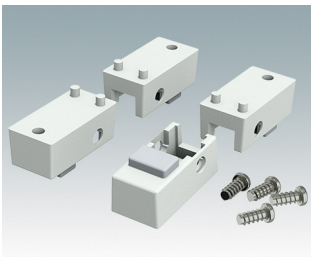

# ENCLOSURE FEET

- Universal feet for mounting to metal or plastic enclosures
- **Technofeet** - stylish and modern round plastic feet with or without tilt legs
- **Case Feet** - tough plastic feet with or without tilt legs
- Self-adhesive rubber non-slip feet
- Push-in rubber non-slip feet
- **Call us for a free sample!**

## Select Versions

**A9257107**  
Case Feet Kit 1  
ABS (UL 94 HB)  
Off-white RAL 9002  
34x17x16mm

**A9257207**  
Case Feet Kit 2  
ABS (UL 94 HB)  
Off-white RAL 9002  
34x17x16mm

**M5403002**  
Rubber Foot  
Rubber  
Grey  
12.7x12.7x5mm

**M5600015**  
Case Feet Kit 1  
ABS (UL 94 HB)  
Light grey RAL 7035  
34x17x16mm