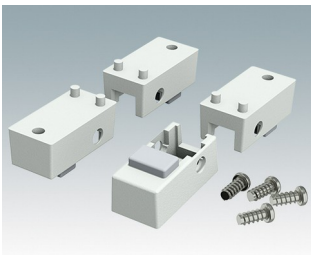

# ENCLOSURE FEET

- Universal feet for mounting to metal or plastic enclosures
- **Technofeet** - stylish and modern round plastic feet with or without tilt legs
- **Case Feet** - tough plastic feet with or without tilt legs
- Self-adhesive rubber non-slip feet
- Push-in rubber non-slip feet
- **Call us for a free sample!**

## Select Versions

**A9257107**  
Case Feet Kit 1  
ABS (UL 94 HB)  
Off-white RAL 9002  
34x17x16mm

**A9257207**  
Case Feet Kit 2  
ABS (UL 94 HB)  
Off-white RAL 9002  
34x17x16mm

**M5403002**  
Rubber Foot  
Rubber  
Grey  
12.7x12.7x5mm

**M5600015**  
Case Feet Kit 1  
ABS (UL 94 HB)  
Light grey RAL 7035  
34x17x16mm