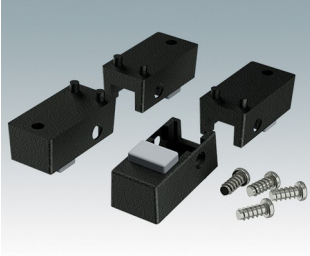

ENCLOSURE FEET

M5600019
Case Feet Kit 1
ABS (UL 94 HB)
Black RAL 9005
34x17x16mm