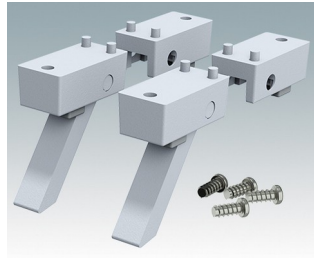

# ENCLOSURE FEET

- Universal feet for mounting to metal or plastic enclosures
- **Technofeet** - stylish and modern round plastic feet with or without tilt legs
- **Case Feet** - tough plastic feet with or without tilt legs
- Self-adhesive rubber non-slip feet
- Push-in rubber non-slip feet
- **Call us for a free sample!**

## Select Versions

**A9257107**  
Case Feet Kit 1  
ABS (UL 94 HB)  
Off-white RAL 9002  
34x17x16mm

**A9257207**  
Case Feet Kit 2  
ABS (UL 94 HB)  
Off-white RAL 9002  
34x17x16mm

**M5403002**  
Rubber Foot  
Rubber  
Grey  
12.7x12.7x5mm

**M5600015**  
Case Feet Kit 1  
ABS (UL 94 HB)  
Light grey RAL 7035  
34x17x16mm