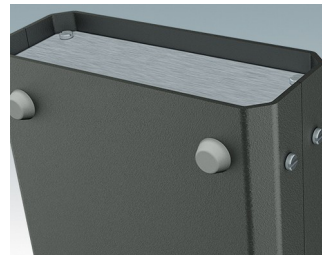

ENCLOSURE FEET

- Universal feet for mounting to metal or plastic enclosures
- **Technofeet** - stylish and modern round plastic feet with or without tilt legs
- **Case Feet** - tough plastic feet with or without tilt legs
- Self-adhesive rubber non-slip feet
- Push-in rubber non-slip feet
- **Call us for a free sample!**

Select Versions

A9257107
Case Feet Kit 1
ABS (UL 94 HB)
Off-white RAL 9002
34x17x16mm

A9257207
Case Feet Kit 2
ABS (UL 94 HB)
Off-white RAL 9002
34x17x16mm

M5403002
Rubber Foot
Rubber
Grey
12.7x12.7x5mm

M5600015
Case Feet Kit 1
ABS (UL 94 HB)
Light grey RAL 7035
34x17x16mm