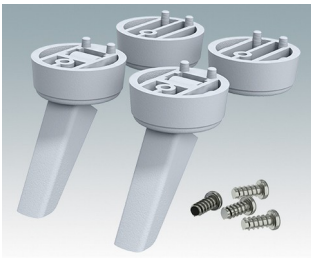

# ENCLOSURE FEET

- Universal feet for mounting to metal or plastic enclosures
- **Technofeet** - stylish and modern round plastic feet with or without tilt legs
- **Case Feet** - tough plastic feet with or without tilt legs
- Self-adhesive rubber non-slip feet
- Push-in rubber non-slip feet
- **Call us for a free sample!**

**M5600100**  
Non-slip feet  
Rubber  
Transparent  
12.6x12.6x5.7mm

**M6420104**  
Technofeet Kit 1  
ABS (UL 94 HB)  
Anthracite RAL 7016  
30x30x12mm

**M6420105**  
Technofeet Kit 1  
ABS (UL 94 HB)  
Light grey RAL 7035  
30x30x12mm