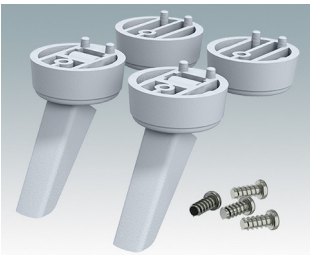

M6420205
Technofeet Kit 2
ABS (UL 94 HB)
Light grey RAL 7035
30x30x12mm