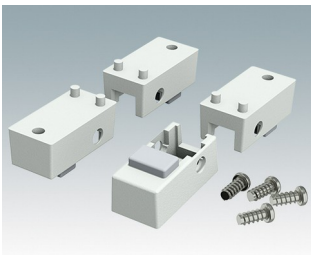

ENCLOSURE FEET

- Universal feet for mounting to metal or plastic enclosures
- **Technofeet** - stylish and modern round plastic feet with or without tilt legs
- **Case Feet** - tough plastic feet with or without tilt legs
- Self-adhesive rubber non-slip feet
- Push-in rubber non-slip feet
- **Call us for a free sample!**

Select Versions

A9257107
Case Feet Kit 1
ABS (UL 94 HB)
Off-white RAL 9002
34x17x16mm

A9257207
Case Feet Kit 2
ABS (UL 94 HB)
Off-white RAL 9002
34x17x16mm

M5403002
Rubber Foot
Rubber
Grey
12.7x12.7x5mm

M5600015
Case Feet Kit 1
ABS (UL 94 HB)
Light grey RAL 7035
34x17x16mm

ENCLOSURE FEET

M5600019
Case Feet Kit 1
ABS (UL 94 HB)
Black RAL 9005
34x17x16mm

M5600045
Case Feet Kit 2
ABS (UL 94 HB)
Light grey RAL 7035
34x17x16mm

M5600049
Case Feet Kit 2
ABS (UL 94 HB)
Black RAL 9005
34x17x16mm