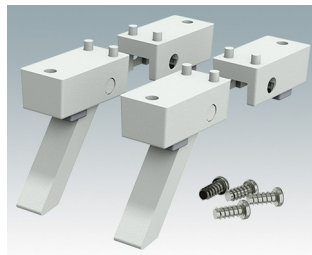

# ENCLOSURE FEET

- Universal feet for mounting to metal or plastic enclosures
- **Technofeet** - stylish and modern round plastic feet with or without tilt legs
- **Case Feet** - tough plastic feet with or without tilt legs
- Self-adhesive rubber non-slip feet
- Push-in rubber non-slip feet
- **Call us for a free sample!**

## Select Versions

**A9257107**  
Case Feet Kit 1  
ABS (UL 94 HB)  
Off-white RAL 9002  
34x17x16mm

**A9257207**  
Case Feet Kit 2  
ABS (UL 94 HB)  
Off-white RAL 9002  
34x17x16mm

**M5403002**  
Rubber Foot  
Rubber  
Grey  
12.7x12.7x5mm

**M5600015**  
Case Feet Kit 1  
ABS (UL 94 HB)  
Light grey RAL 7035  
34x17x16mm