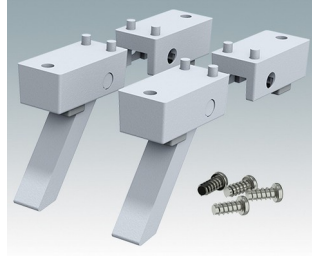

M5600045
Case Feet Kit 2
ABS (UL 94 HB)
Light grey RAL 7035
34x17x16mm