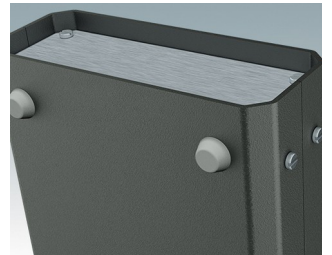

# ENCLOSURE FEET

- Universal feet for mounting to metal or plastic enclosures
- **Technofeet** - stylish and modern round plastic feet with or without tilt legs
- **Case Feet** - tough plastic feet with or without tilt legs
- Self-adhesive rubber non-slip feet
- Push-in rubber non-slip feet
- **Call us for a free sample!**

## Select Versions

**A9257107**  
Case Feet Kit 1  
ABS (UL 94 HB)  
Off-white RAL 9002  
34x17x16mm

**A9257207**  
Case Feet Kit 2  
ABS (UL 94 HB)  
Off-white RAL 9002  
34x17x16mm

**M5403002**  
Rubber Foot  
Rubber  
Grey  
12.7x12.7x5mm