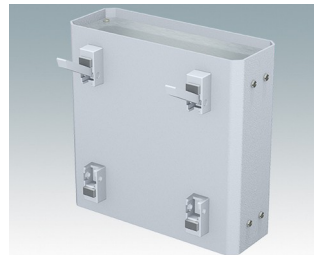

# ENCLOSURE FEET

- Universal feet for mounting to metal or plastic enclosures
- **Technofeet** - stylish and modern round plastic feet with or without tilt legs
- **Case Feet** - tough plastic feet with or without tilt legs
- Self-adhesive rubber non-slip feet
- Push-in rubber non-slip feet
- **Call us for a free sample!**

## Select Versions

**A9257107**  
Case Feet Kit 1  
ABS (UL 94 HB)  
Off-white RAL 9002  
34x17x16mm

**A9257207**  
Case Feet Kit 2  
ABS (UL 94 HB)  
Off-white RAL 9002  
34x17x16mm

**M5403002**  
Rubber Foot  
Rubber  
Grey  
12.7x12.7x5mm

**M5600015**  
Case Feet Kit 1  
ABS (UL 94 HB)  
Light grey RAL 7035  
34x17x16mm