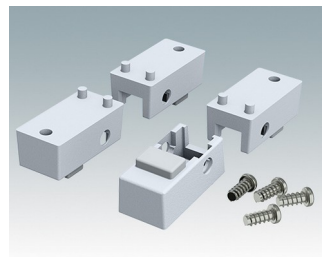

# ENCLOSURE FEET

- Universal feet for mounting to metal or plastic enclosures
- **Technofeet** - stylish and modern round plastic feet with or without tilt legs
- **Case Feet** - tough plastic feet with or without tilt legs
- Self-adhesive rubber non-slip feet
- Push-in rubber non-slip feet
- **Call us for a free sample!**

## Select Versions

**A9257107**  
Case Feet Kit 1  
ABS (UL 94 HB)  
Off-white RAL 9002  
34x17x16mm

**A9257207**  
Case Feet Kit 2  
ABS (UL 94 HB)  
Off-white RAL 9002  
34x17x16mm

**M5403002**  
Rubber Foot  
Rubber  
Grey  
12.7x12.7x5mm

**M5600015**  
Case Feet Kit 1  
ABS (UL 94 HB)  
Light grey RAL 7035  
34x17x16mm