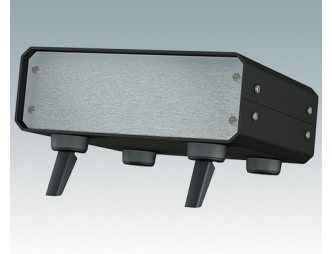

# ENCLOSURE FEET

- Universal feet for mounting to metal or plastic enclosures
- **Technofeet** - stylish and modern round plastic feet with or without tilt legs
- **Case Feet** - tough plastic feet with or without tilt legs
- Self-adhesive rubber non-slip feet
- Push-in rubber non-slip feet
- **Call us for a free sample!**

## Select Versions

**A9257107**  
Case Feet Kit 1  
ABS (UL 94 HB)  
Off-white RAL 9002  
34x17x16mm

**A9257207**  
Case Feet Kit 2  
ABS (UL 94 HB)  
Off-white RAL 9002  
34x17x16mm

**M5403002**  
Rubber Foot  
Rubber  
Grey  
12.7x12.7x5mm

**M5600015**  
Case Feet Kit 1  
ABS (UL 94 HB)  
Light grey RAL 7035  
34x17x16mm