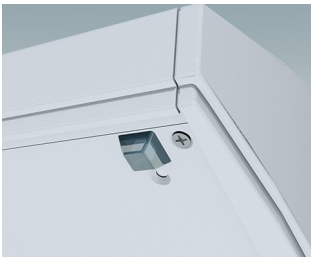

# ENCLOSURE FEET

- Universal feet for mounting to metal or plastic enclosures
- **Technofeet** - stylish and modern round plastic feet with or without tilt legs
- **Case Feet** - tough plastic feet with or without tilt legs
- Self-adhesive rubber non-slip feet
- Push-in rubber non-slip feet
- **Call us for a free sample!**

## Select Versions

**A9257107**  
Case Feet Kit 1  
ABS (UL 94 HB)  
Off-white RAL 9002  
34x17x16mm

**A9257207**  
Case Feet Kit 2  
ABS (UL 94 HB)  
Off-white RAL 9002  
34x17x16mm

**M5403002**  
Rubber Foot  
Rubber  
Grey  
12.7x12.7x5mm