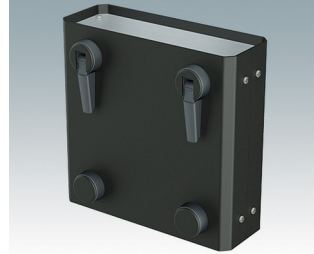

# ENCLOSURE FEET

- Universal feet for mounting to metal or plastic enclosures
- **Technofeet** - stylish and modern round plastic feet with or without tilt legs
- **Case Feet** - tough plastic feet with or without tilt legs
- Self-adhesive rubber non-slip feet
- Push-in rubber non-slip feet
- **Call us for a free sample!**

## Select Versions

**A9257107**  
Case Feet Kit 1  
ABS (UL 94 HB)  
Off-white RAL 9002  
34x17x16mm

**A9257207**  
Case Feet Kit 2  
ABS (UL 94 HB)  
Off-white RAL 9002  
34x17x16mm

**M5403002**  
Rubber Foot  
Rubber  
Grey  
12.7x12.7x5mm