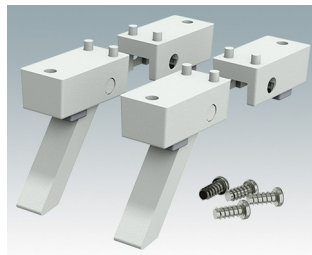

ENCLOSURE FEET

- Universal feet for mounting to metal or plastic enclosures
- **Technofeet** - stylish and modern round plastic feet with or without tilt legs
- **Case Feet** - tough plastic feet with or without tilt legs
- Self-adhesive rubber non-slip feet
- Push-in rubber non-slip feet
- **Call us for a free sample!**

Select Versions

A9257107
Case Feet Kit 1
ABS (UL 94 HB)
Off-white RAL 9002
34x17x16mm

A9257207
Case Feet Kit 2
ABS (UL 94 HB)
Off-white RAL 9002
34x17x16mm

M5403002
Rubber Foot
Rubber
Grey
12.7x12.7x5mm

M5600015
Case Feet Kit 1
ABS (UL 94 HB)
Light grey RAL 7035
34x17x16mm