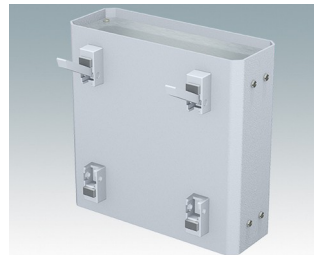

ENCLOSURE FEET

- Universal feet for mounting to metal or plastic enclosures
- **Technofeet** - stylish and modern round plastic feet with or without tilt legs
- **Case Feet** - tough plastic feet with or without tilt legs
- Self-adhesive rubber non-slip feet
- Push-in rubber non-slip feet
- **Call us for a free sample!**

Select Versions

A9257107
Case Feet Kit 1
ABS (UL 94 HB)
Off-white RAL 9002
34x17x16mm

A9257207
Case Feet Kit 2
ABS (UL 94 HB)
Off-white RAL 9002
34x17x16mm

M5403002
Rubber Foot
Rubber
Grey
12.7x12.7x5mm

M5600015
Case Feet Kit 1
ABS (UL 94 HB)
Light grey RAL 7035
34x17x16mm