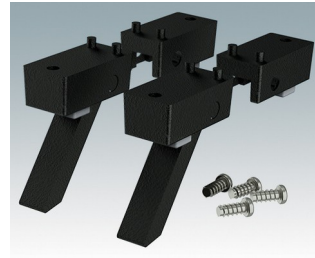

# ENCLOSURE FEET

- Universal feet for mounting to metal or plastic enclosures
- **Technofeet** - stylish and modern round plastic feet with or without tilt legs
- **Case Feet** - tough plastic feet with or without tilt legs
- Self-adhesive rubber non-slip feet
- Push-in rubber non-slip feet
- **Call us for a free sample!**

## Select Versions

**A9257107**  
Case Feet Kit 1  
ABS (UL 94 HB)  
Off-white RAL 9002  
34x17x16mm

**A9257207**  
Case Feet Kit 2  
ABS (UL 94 HB)  
Off-white RAL 9002  
34x17x16mm

**M5403002**  
Rubber Foot  
Rubber  
Grey  
12.7x12.7x5mm

**M5600015**  
Case Feet Kit 1  
ABS (UL 94 HB)  
Light grey RAL 7035  
34x17x16mm