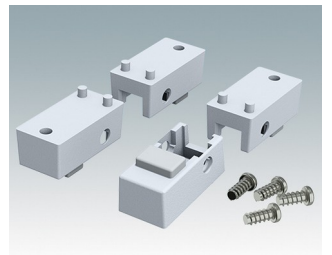

ENCLOSURE FEET

- Universal feet for mounting to metal or plastic enclosures
- **Technofeet** - stylish and modern round plastic feet with or without tilt legs
- **Case Feet** - tough plastic feet with or without tilt legs
- Self-adhesive rubber non-slip feet
- Push-in rubber non-slip feet
- **Call us for a free sample!**

Select Versions

A9257107
Case Feet Kit 1
ABS (UL 94 HB)
Off-white RAL 9002
34x17x16mm

A9257207
Case Feet Kit 2
ABS (UL 94 HB)
Off-white RAL 9002
34x17x16mm

M5403002
Rubber Foot
Rubber
Grey
12.7x12.7x5mm

M5600015
Case Feet Kit 1
ABS (UL 94 HB)
Light grey RAL 7035
34x17x16mm

ENCLOSURE FEET

M5600019
Case Feet Kit 1
ABS (UL 94 HB)
Black RAL 9005
34x17x16mm

M5600045
Case Feet Kit 2
ABS (UL 94 HB)
Light grey RAL 7035
34x17x16mm

M5600049
Case Feet Kit 2
ABS (UL 94 HB)
Black RAL 9005
34x17x16mm