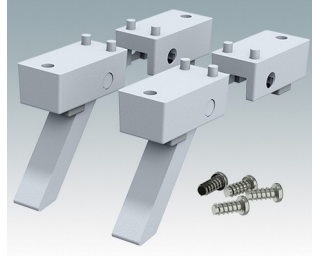

M5600045
Case Feet Kit 2
ABS (UL 94 HB)
Light grey RAL 7035
34x17x16mm