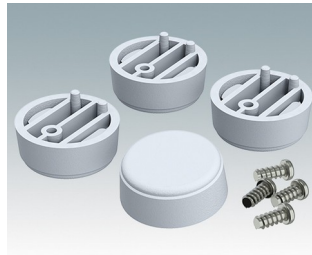

M6420105
Technofeet Kit 1
ABS (UL 94 HB)
Light grey RAL 7035
30x30x12mm