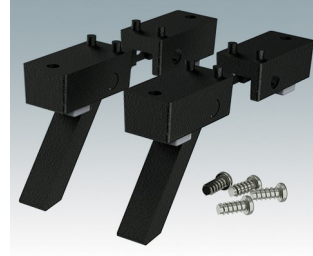

# ENCLOSURE FEET

- Universal feet for mounting to metal or plastic enclosures
- **Technofeet** - stylish and modern round plastic feet with or without tilt legs
- **Case Feet** - tough plastic feet with or without tilt legs
- Self-adhesive rubber non-slip feet
- Push-in rubber non-slip feet
- **Call us for a free sample!**

## Select Versions

**A9257107**  
Case Feet Kit 1  
ABS (UL 94 HB)  
Off-white RAL 9002  
34x17x16mm

**A9257207**  
Case Feet Kit 2  
ABS (UL 94 HB)  
Off-white RAL 9002  
34x17x16mm

**M5403002**  
Rubber Foot  
Rubber  
Grey  
12.7x12.7x5mm

**M5600015**  
Case Feet Kit 1  
ABS (UL 94 HB)  
Light grey RAL 7035  
34x17x16mm

# ENCLOSURE FEET

**M5600019**  
Case Feet Kit 1  
ABS (UL 94 HB)  
Black RAL 9005  
34x17x16mm

**M5600045**  
Case Feet Kit 2  
ABS (UL 94 HB)  
Light grey RAL 7035  
34x17x16mm

**M5600049**  
Case Feet Kit 2  
ABS (UL 94 HB)  
Black RAL 9005  
34x17x16mm