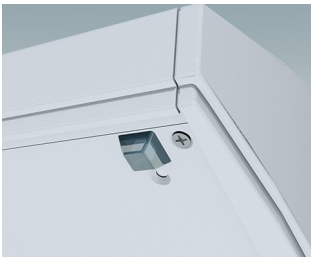

ENCLOSURE FEET

- Universal feet for mounting to metal or plastic enclosures
- **Technofeet** - stylish and modern round plastic feet with or without tilt legs
- **Case Feet** - tough plastic feet with or without tilt legs
- Self-adhesive rubber non-slip feet
- Push-in rubber non-slip feet
- **Call us for a free sample!**

Select Versions

A9257107
Case Feet Kit 1
ABS (UL 94 HB)
Off-white RAL 9002
34x17x16mm

A9257207
Case Feet Kit 2
ABS (UL 94 HB)
Off-white RAL 9002
34x17x16mm

M5403002
Rubber Foot
Rubber
Grey
12.7x12.7x5mm

M5600015
Case Feet Kit 1
ABS (UL 94 HB)
Light grey RAL 7035
34x17x16mm