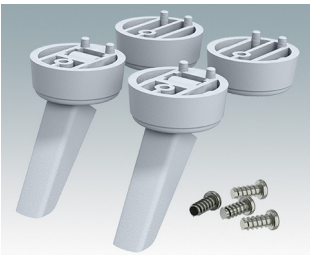

M6420205
Technofeet Kit 2
ABS (UL 94 HB)
Light grey RAL 7035
30x30x12mm