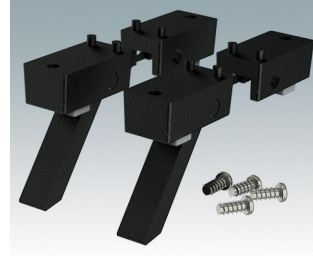

# ENCLOSURE FEET

- Universal feet for mounting to metal or plastic enclosures
- **Technofeet** - stylish and modern round plastic feet with or without tilt legs
- **Case Feet** - tough plastic feet with or without tilt legs
- Self-adhesive rubber non-slip feet
- Push-in rubber non-slip feet
- **Call us for a free sample!**

## Select Versions

**A9257107**  
Case Feet Kit 1  
ABS (UL 94 HB)  
Off-white RAL 9002  
34x17x16mm

**A9257207**  
Case Feet Kit 2  
ABS (UL 94 HB)  
Off-white RAL 9002  
34x17x16mm

**M5403002**  
Rubber Foot  
Rubber  
Grey  
12.7x12.7x5mm

**M5600015**  
Case Feet Kit 1  
ABS (UL 94 HB)  
Light grey RAL 7035  
34x17x16mm

# ENCLOSURE FEET

**M5600019**  
Case Feet Kit 1  
ABS (UL 94 HB)  
Black RAL 9005  
34x17x16mm

**M5600045**  
Case Feet Kit 2  
ABS (UL 94 HB)  
Light grey RAL 7035  
34x17x16mm

**M5600049**  
Case Feet Kit 2  
ABS (UL 94 HB)  
Black RAL 9005  
34x17x16mm