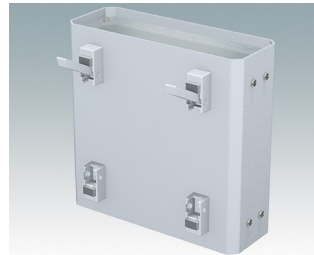

# ENCLOSURE FEET

- Universal feet for mounting to metal or plastic enclosures
- **Technofeet** - stylish and modern round plastic feet with or without tilt legs
- **Case Feet** - tough plastic feet with or without tilt legs
- Self-adhesive rubber non-slip feet
- Push-in rubber non-slip feet
- **Call us for a free sample!**

## Select Versions

**A9257107**  
Case Feet Kit 1  
ABS (UL 94 HB)  
Off-white RAL 9002  
34x17x16mm

**A9257207**  
Case Feet Kit 2  
ABS (UL 94 HB)  
Off-white RAL 9002  
34x17x16mm

**M5403002**  
Rubber Foot  
Rubber  
Grey  
12.7x12.7x5mm

**M5600015**  
Case Feet Kit 1  
ABS (UL 94 HB)  
Light grey RAL 7035  
34x17x16mm