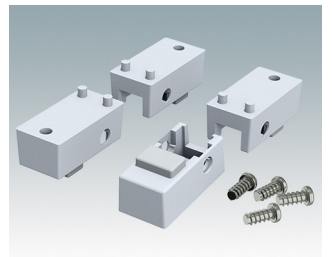

# ENCLOSURE FEET

- Universal feet for mounting to metal or plastic enclosures
- **Technofeet** - stylish and modern round plastic feet with or without tilt legs
- **Case Feet** - tough plastic feet with or without tilt legs
- Self-adhesive rubber non-slip feet
- Push-in rubber non-slip feet
- **Call us for a free sample!**

## Select Versions

**A9257107**  
Case Feet Kit 1  
ABS (UL 94 HB)  
Off-white RAL 9002  
34x17x16mm

**A9257207**  
Case Feet Kit 2  
ABS (UL 94 HB)  
Off-white RAL 9002  
34x17x16mm

**M5403002**  
Rubber Foot  
Rubber  
Grey  
12.7x12.7x5mm

**M5600015**  
Case Feet Kit 1  
ABS (UL 94 HB)  
Light grey RAL 7035  
34x17x16mm