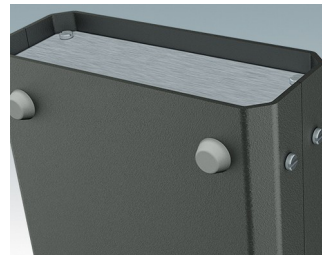

# ENCLOSURE FEET

- Universal feet for mounting to metal or plastic enclosures
- **Technofeet** - stylish and modern round plastic feet with or without tilt legs
- **Case Feet** - tough plastic feet with or without tilt legs
- Self-adhesive rubber non-slip feet
- Push-in rubber non-slip feet
- **Call us for a free sample!**

## Select Versions

**A9257107**  
Case Feet Kit 1  
ABS (UL 94 HB)  
Off-white RAL 9002  
34x17x16mm

**A9257207**  
Case Feet Kit 2  
ABS (UL 94 HB)  
Off-white RAL 9002  
34x17x16mm

**M5403002**  
Rubber Foot  
Rubber  
Grey  
12.7x12.7x5mm