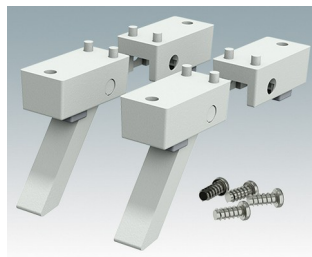

# ENCLOSURE FEET

- Universal feet for mounting to metal or plastic enclosures
- **Technofeet** - stylish and modern round plastic feet with or without tilt legs
- **Case Feet** - tough plastic feet with or without tilt legs
- Self-adhesive rubber non-slip feet
- Push-in rubber non-slip feet
- **Call us for a free sample!**

## Select Versions

**A9257107**  
Case Feet Kit 1  
ABS (UL 94 HB)  
Off-white RAL 9002  
34x17x16mm

**A9257207**  
Case Feet Kit 2  
ABS (UL 94 HB)  
Off-white RAL 9002  
34x17x16mm

**M5403002**  
Rubber Foot  
Rubber  
Grey  
12.7x12.7x5mm

**M5600015**  
Case Feet Kit 1  
ABS (UL 94 HB)  
Light grey RAL 7035  
34x17x16mm