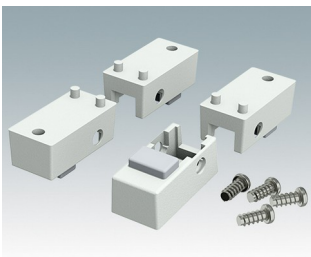

# ENCLOSURE FEET

- Universal feet for mounting to metal or plastic enclosures
- **Technofeet** - stylish and modern round plastic feet with or without tilt legs
- **Case Feet** - tough plastic feet with or without tilt legs
- Self-adhesive rubber non-slip feet
- Push-in rubber non-slip feet
- **Call us for a free sample!**

## Select Versions

**A9257107**  
Case Feet Kit 1  
ABS (UL 94 HB)  
Off-white RAL 9002  
34x17x16mm

**A9257207**  
Case Feet Kit 2  
ABS (UL 94 HB)  
Off-white RAL 9002  
34x17x16mm

**M5403002**  
Rubber Foot  
Rubber  
Grey  
12.7x12.7x5mm

**M5600015**  
Case Feet Kit 1  
ABS (UL 94 HB)  
Light grey RAL 7035  
34x17x16mm