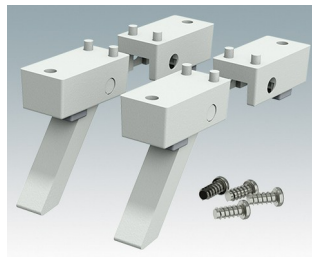

# ENCLOSURE FEET

- Universal feet for mounting to metal or plastic enclosures
- **Technofeet** - stylish and modern round plastic feet with or without tilt legs
- **Case Feet** - tough plastic feet with or without tilt legs
- Self-adhesive rubber non-slip feet
- Push-in rubber non-slip feet
- **Call us for a free sample!**

## Select Versions

**A9257107**  
Case Feet Kit 1  
ABS (UL 94 HB)  
Off-white RAL 9002  
34x17x16mm

**A9257207**  
Case Feet Kit 2  
ABS (UL 94 HB)  
Off-white RAL 9002  
34x17x16mm

**M5403002**  
Rubber Foot  
Rubber  
Grey  
12.7x12.7x5mm

**M5600015**  
Case Feet Kit 1  
ABS (UL 94 HB)  
Light grey RAL 7035  
34x17x16mm