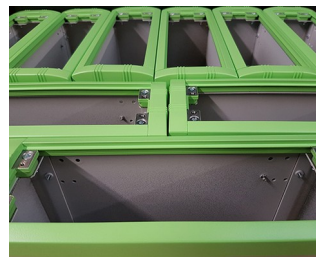

Optional Stocked Powder Paints (Listed below)

We keep a large selection powder paints in RAL and Pantone colours in stock. There is no additional charge, or minimum order quantity, for painting our standard enclosures in one of our stocked paints. Simply select your desired colour or colour combination from the list below.

Note: colour images are provided as a guide only. Please refer to the exact RAL or Pantone references before finalising your colour choice.

Custom Colours

We can also supply enclosures, front panels and custom metalwork painted in your desired paint colour or special finish. The typical minimum order quantity for special colour enclosures and front panels is 10 to 25 units, depending upon the colour required.

We generally work with RAL colours, but can match other colours on demand. Talk to our sales team if you need a specific colour or finish.

What we offer:

- Powder polyester painting - tough, high quality finish in smooth, fine and heavy textures
- Wet painting - tough, chip resistant, in smooth and textured finishes
- Nickel loaded EMC shielding lacquers for plastic parts
- Linishing of aluminium panels for a blemish free finish
- Natural and colour anodising of aluminium panels
- Iridite NCP conductive/anti-corrosion finish on aluminium panels
- Zinc and clear passivate of CR4 steel panels
- Full colour CMYK digital printing.

Contact our sales team for more information and a quotation.