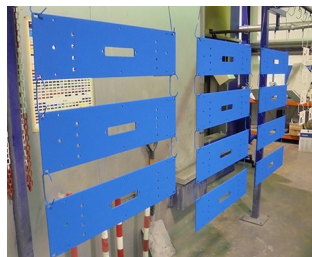

Optional Stocked Powder Paints (Listed below)

We keep a large selection powder paints in RAL and Pantone colours in stock. There is no additional charge, or minimum order quantity, for painting our standard enclosures in one of our stocked paints. Simply select your desired colour or colour combination from the list below.

Note: colour images are provided as a guide only. Please refer to the exact RAL or Pantone references before finalising your colour choice.

Custom Colours

We can also supply enclosures, front panels and custom metalwork painted in your desired paint colour or special finish. The typical minimum order quantity for special colour enclosures and front panels is 10 to 25 units, depending upon the colour required.

We generally work with RAL colours, but can match other colours on demand. Talk to our sales team if you need a specific colour or finish.

What we offer:

- Powder polyester painting - tough, high quality finish in smooth, fine and heavy textures
- Wet painting - tough, chip resistant, in smooth and textured finishes
- Nickel loaded EMC shielding lacquers for plastic parts
- Linishing of aluminium panels for a blemish free finish
- Natural and colour anodising of aluminium panels
- Iridite NCP conductive/anti-corrosion finish on aluminium panels
- Zinc and clear passivate of CR4 steel panels
- Full colour CMYK digital printing.

Contact our sales team for more information and a quotation.