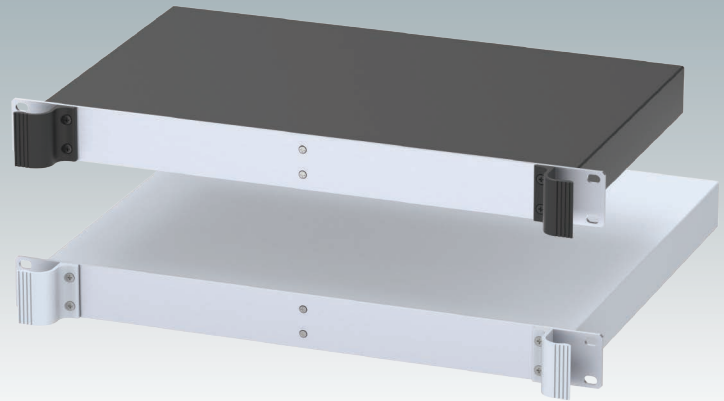

COMBIMET 19"

Rack Mount Enclosures
DIN 41494 | IEC 60297-3

COMBIMET 19"

COMBIMET 19" Rack Mount Enclosures

Versatile 19 inch rack mount cases in 1U to 6U sizes. Conforms to DIN 41494 and IEC 60297-3. Very modern design incorporating ergonomic front panel handles. Robust aluminium case body with removable top, base and rear panels. Top and base panels vented or unvented. 19" front panel in anodised aluminium. Mounting holes in base for PCBs and chassis. M4 earth studs on all components for electrical continuity. Order your own fully customised version.

Standard colours

Light grey RAL 7035.
Black RAL 9005.

Supply

- ① Top cover**
- ② Base panel**
- ③ Side panels
- ④ 19" front panel
- ⑤ Rear panel
- ⑥ Handles
- ⑦ M4 x 16 mm (x4/6)
- ⑧ M3 x 8 mm (x14/22)
- ⑨ M3 x 8 mm (x6)