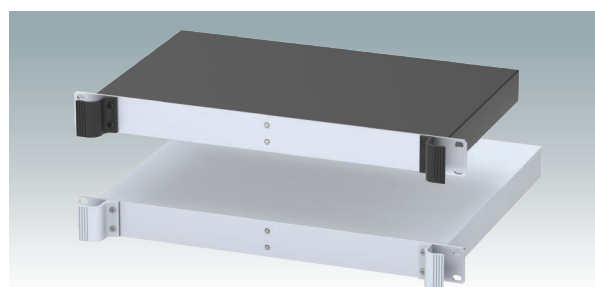

NON-VENTILATED, SOLID TOP PANEL CASES

Part No.	Part No.	H	D	H1	D1
RAL 9005 ●	RAL 7035 ○				
M 62 19 119	M 62 19 115	1U	265	40.2	253
M 62 19 129	M 62 19 125	1U	365	40.2	353