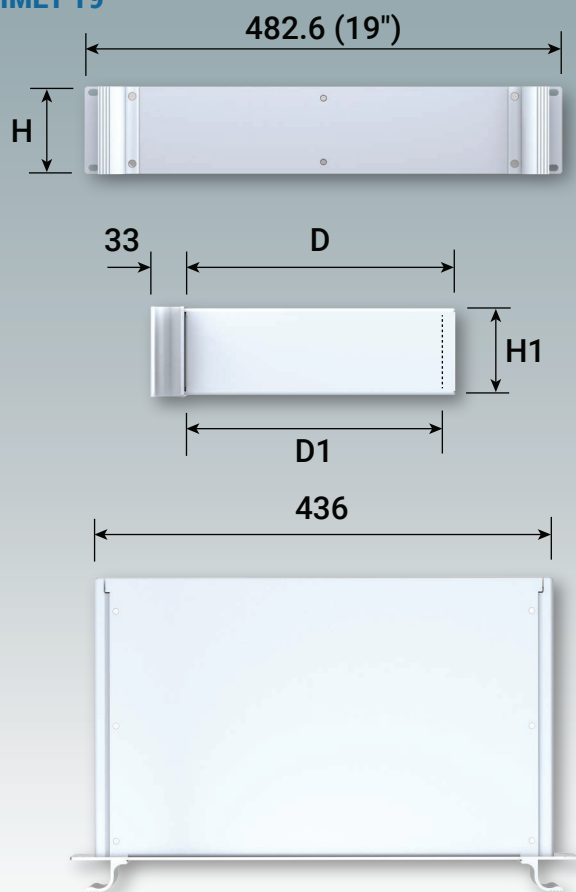

COMBIMET 19"