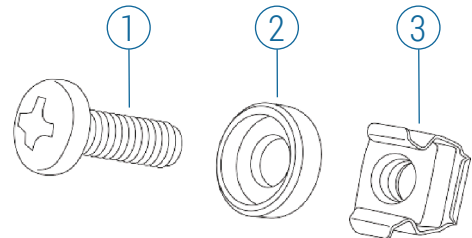

VERSION T

Part No.	Part No.	H	D	H1	D1
RAL 9005 ●	RAL 7035 ○				
M 61 19 239	M 61 19 235	2U	365	40	363.5
M 61 19 339	M 61 19 335	3U	365	40	363.5

Mounting Plate Kit

Material: 1.5 mm aluminium
Finish: natural

Part No.	Supply	For case depth (D)	Width	Depth
M 62 00 265	①, ② x 9, ③ x 18	265	335	230
M 62 00 365	①, ② x 9, ③ x 18	365	335	330

PCB Mounting Kit

Part No.	Supply
M 62 00 265	①+② x 10

19" Mounting Kit

Part No.	Supply	Colours
M 60 00 035	①+②+③ x 4	● RAL 7035 ②
M 59 00 016	①+②+③ x 4	● RAL 9005 ②
M 59 00 018	①+②+③ x 4	● RAL 9005 ① ②