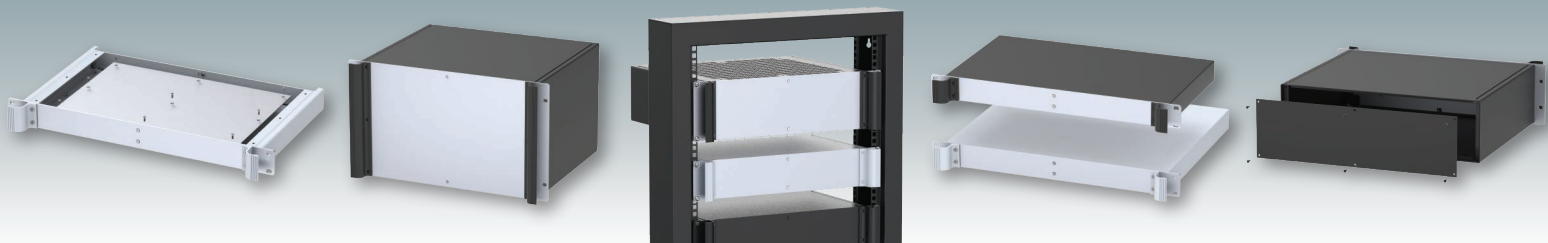

COMBIMET 19"

Rack Mount Enclosures
DIN 41494 | IEC 60297-3

COMBIMET 19"

COMBIMET 19" Rack Mount Enclosures

Versatile 19 inch rack mount cases in 1U to 6U sizes. Conforms to DIN 41494 and IEC 60297-3. Very modern design incorporating ergonomic front panel handles. Robust aluminium case body with removable top, base and rear panels. Top and base panels vented or unvented. 19" front panel in anodised aluminium. Mounting holes in base for PCBs and chassis. M4 earth studs on all components for electrical continuity. Order your own fully customised version.

Standard colours

Light grey RAL 7035.
Black RAL 9005.

Supply

- ① Top cover**
- ② Base panel**
- ③ Side panels
- ④ 19" front panel
- ⑤ Rear panel
- ⑥ Handles
- ⑦ M4 x 16 mm (x4/6)
- ⑧ M3 x 8 mm (x14/22)
- ⑨ M3 x 8 mm (x6)