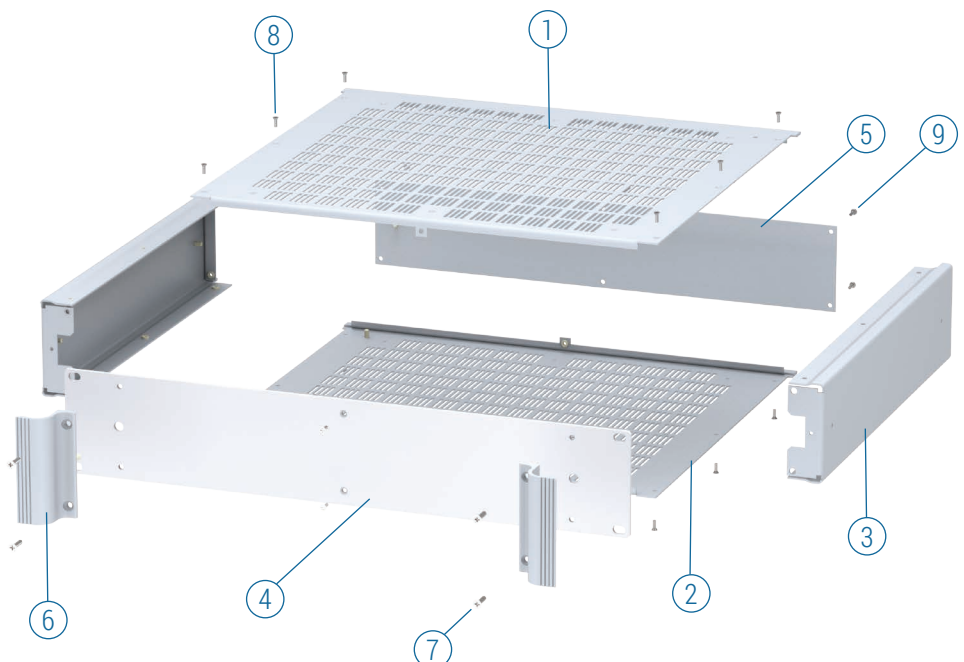

Supply

- ① Top cover**
- ② Base panel**
- ③ Side panels
- ④ 19" front panel
- ⑤ Rear panel
- ⑥ Handles
- ⑦ M4 x 16 mm (x4/6)
- ⑧ M3 x 8 mm (x14/22)
- ⑨ M3 x 8 mm (x6)

**unvented or vented